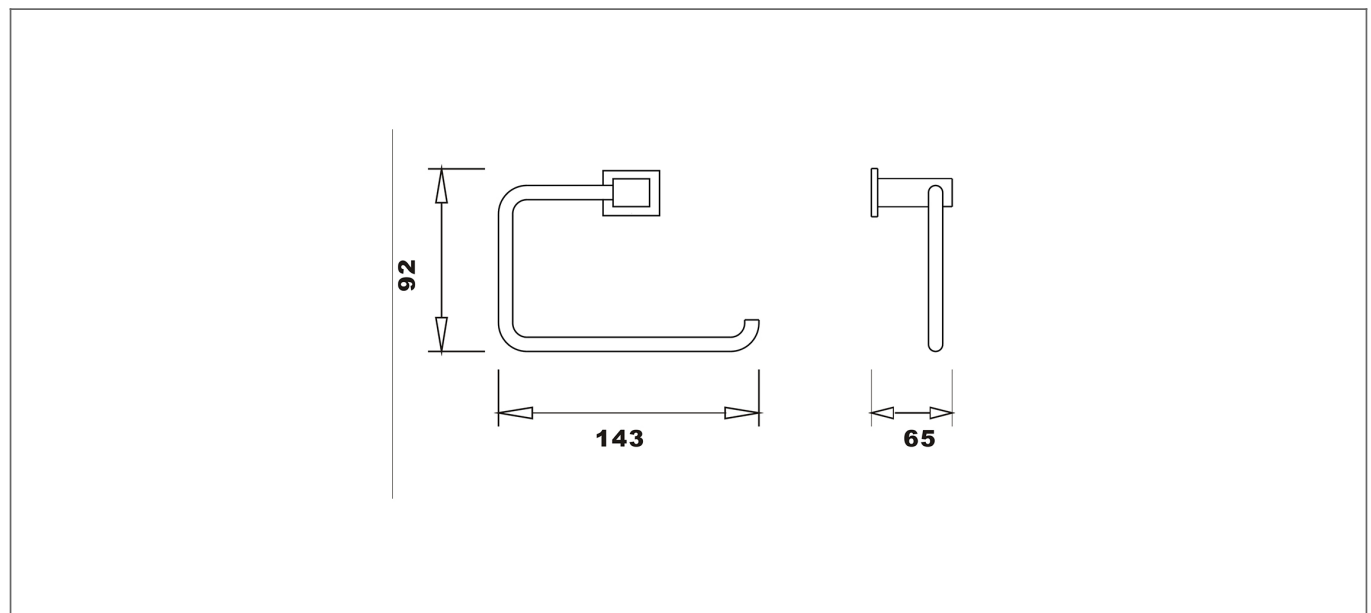

Technical Datasheet

Product Code: 237AXB31

Product Description: Arley Salm Toilet Roll Holder

Specification

Material:	Brass
Style:	Modern
Range Name:	Salm
Shape:	Round
Colour:	Chrome
Barcode:	7081248933803
Packaged Weight (kg):	0.41 kg
Packaged Length (Metre):	0.16
Packaged Width (Metre):	0.11
Packaged Height (Metre):	0.08

Key Features

- Wide-ranging bathroom furniture collection with modern expressive design
- Manufactured from high quality brass
- Cated in a luxury chrome finish
- Space saving design ideal for wall mounting

Technical Drawing

Dimensions: All measurements are in millimetres and are subject to normal manufacturing variations.

Due to a continuing development programme to improve design and performance, we reserve all rights to vary specifications without prior notice. Please note, all accessories are for photographic purposes only.