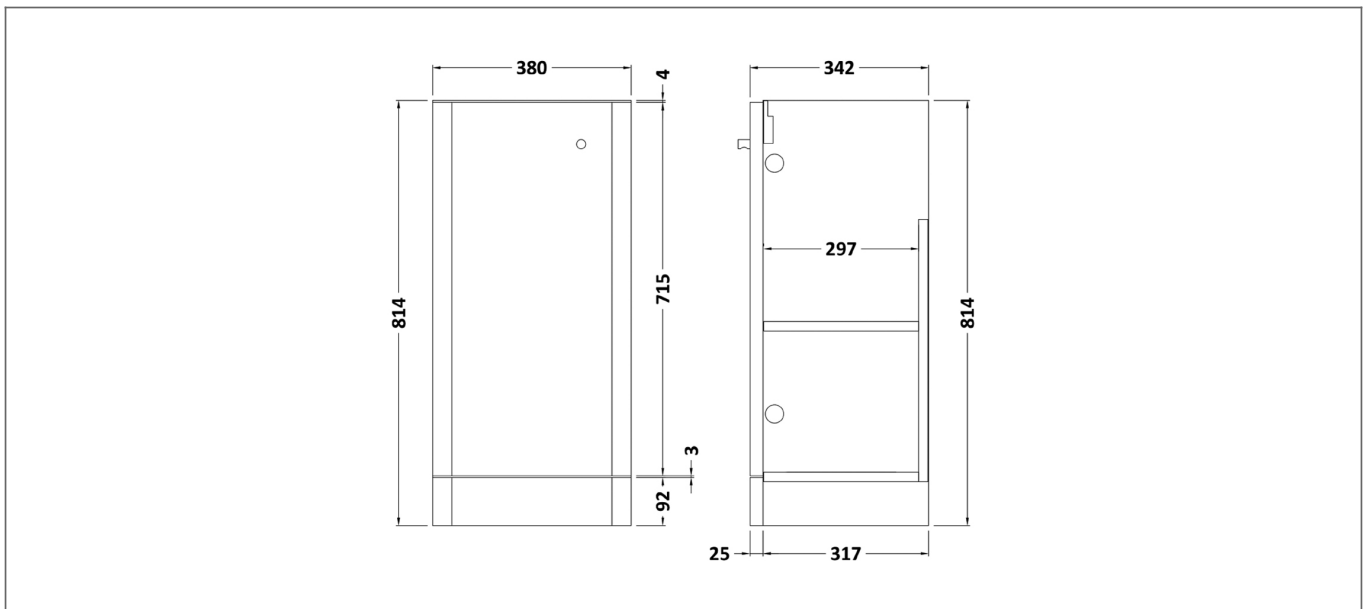

Technical Datasheet

Product Code: 237DIRFL400WH

Product Description: Arley Direction 400mm 1 Door Floor Basin Unit

Specification

Number Of Doors:	1
Number Of Shelves:	1
Handle Type:	Bar
Material:	MFC
Style:	Modern
Barcode:	5056211853329
Packaged Weight:	16 kg
Packaged Length (Metre):	0.34
Packaged Width (Metre):	0.4
Packaged Height (Metre):	0.835

Technical Drawing

Dimensions: All measurements are in millimetres and are subject to normal manufacturing variations.

Due to a continuing development programme to improve design and performance, we reserve all rights to vary specifications without prior notice. Please note, all accessories are for photographic purposes only.