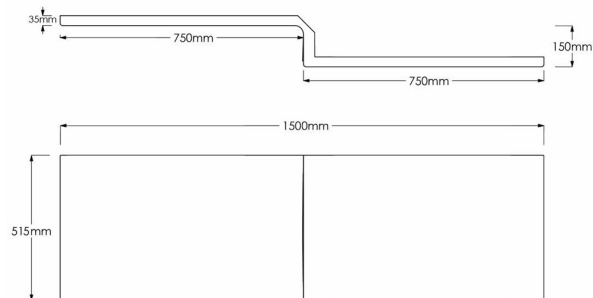

Technical Datasheet

Product Code: SY-BEL15PAN

Product Description: Synergy Berg L Bath 1500 Panel

Specification

Material:	Acrylic
Style:	Modern
Shape:	L Shape
Product Guarantee:	Lifetime

Key Features

- Spacious space saving L shaped design offers a bold & eye-catching look
- Manufactured from high quality white acrylic
- Compatible for Synergy Berg 1500mm L shaped bath
- End panels are available to purchase separate

Technical Drawing

Dimensions: All measurements are in millimetres and are subject to normal manufacturing variations.

Due to a continuing development programme to improve design and performance, we reserve all rights to vary specifications without prior notice. Please note, all accessories are for photographic purposes only.