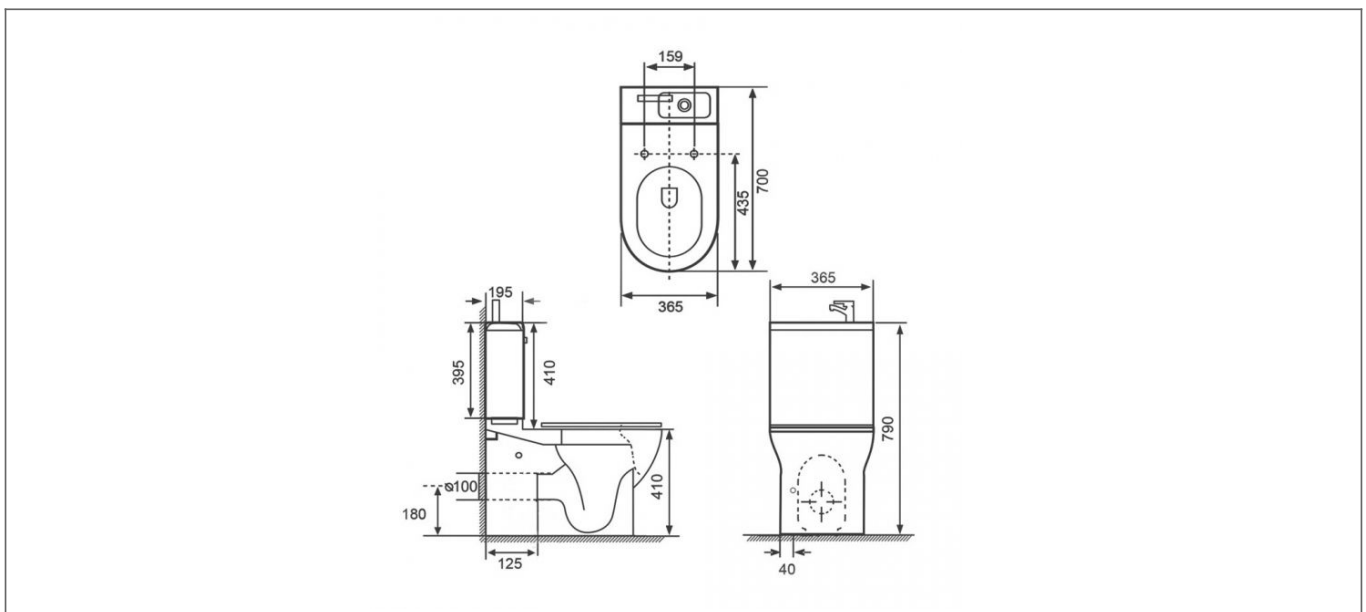

Technical Datasheet

Product Code: 23701P2RNDBB

Product Description: ARLEY P2-X Integrated Rnd Toilet & Bsn cw B/Br Tap

Specification

Product Guarantee:	Lifetime
Barcode:	5056474544972
Packaged Weight (kg):	50.45 kg
Material:	Ceramic
Projection:	700
Style:	Modern
Flush Type:	Push Button
Cistern Flush:	Dual Flush
Includes Seat:	Yes
Seat Type:	Soft Close

Key Features

- Compact design ideal for en suites & cloakrooms
- Manufactured from high quality ceramic
- Soft close seat included for added safety feature
- Includes dual flush push button for a easy & quick flush
- Square version is also available to choose from
- Matching P2 brushed brass tap/waste (pictured) are to purchase separately
- Cistern/basin & all internal fittings are included

Technical Drawing

Dimensions: All measurements are in millimetres and are subject to normal manufacturing variations.

Due to a continuing development programme to improve design and performance, we reserve all rights to vary specifications without prior notice. Please note, all accessories are for photographic purposes only.