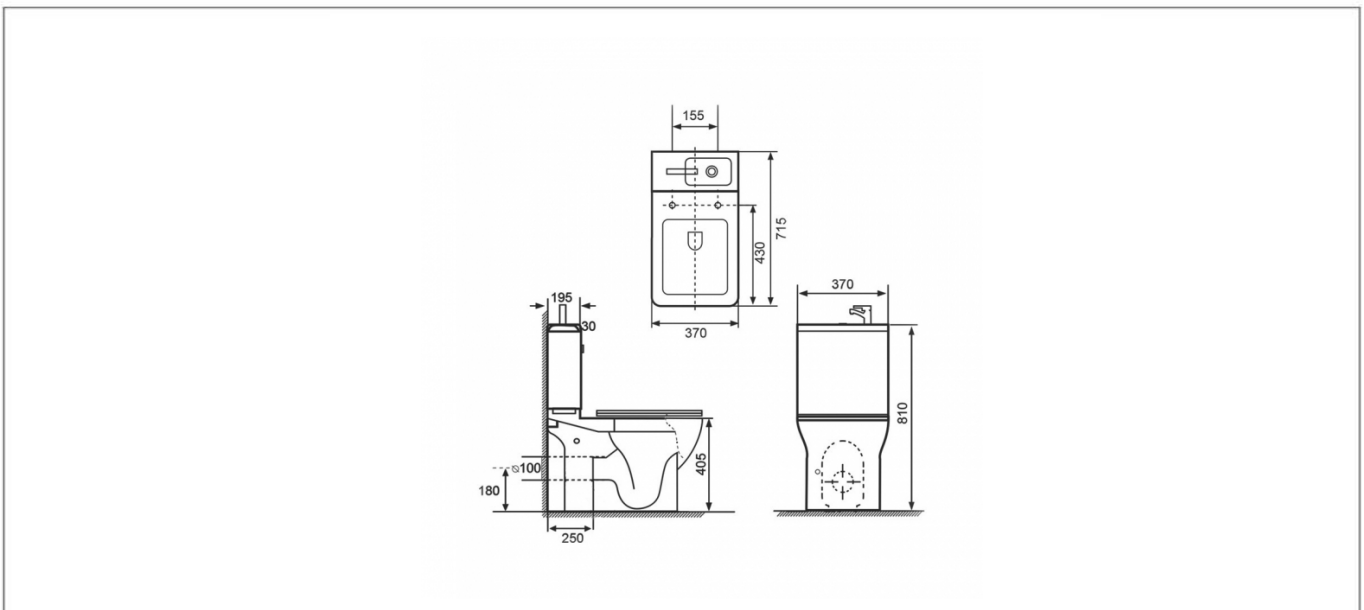

Technical Datasheet

Product Code: 23701P2SQRBB

Product Description: ARLEY P2-X Integrated Sq Toilet & Bsn cw B/Br Tap

Specification

Product Guarantee:	Lifetime
Barcode:	5056474544989
Packaged Weight (kg):	50 kg
Material:	Ceramic
Projection:	715
Style:	Modern
Flush Type:	Push Button
Cistern Flush:	Dual Flush
Includes Seat:	Yes
Seat Type:	Soft Close

Key Features

- Compact design ideal for en suites & cloakrooms
- Manufactured from high quality brass & ceramic
- Soft close seat included for added safety feature
- Includes dual flush push button for a easy & quick flush
- Round version is also available to choose from
- Matching P2 brushed brass tap/waste (pictured) are to be purchased separately
- Cistern/basin & all internal fittings are included

Technical Drawing

Dimensions: All measurements are in millimetres and are subject to normal manufacturing variations.

Due to a continuing development programme to improve design and performance, we reserve all rights to vary specifications without prior notice. Please note, all accessories are for photographic purposes only.