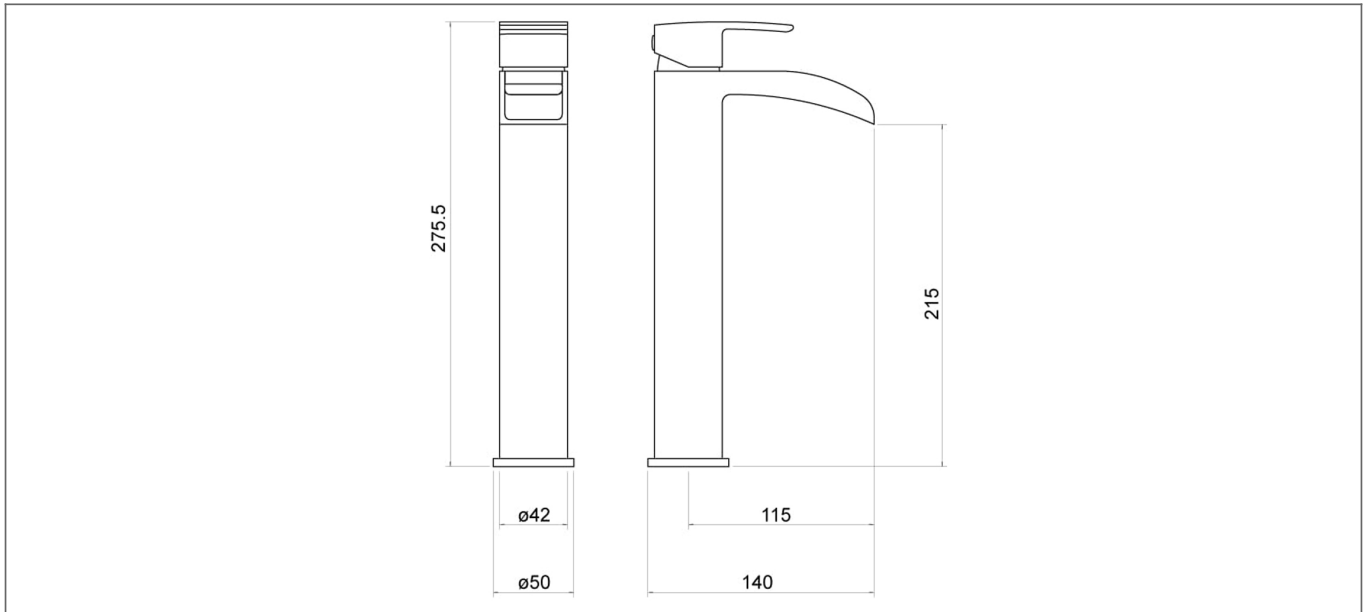

Technical Datasheet

Product Code: TT303

Product Description: **Merion Chrome Tall Mono Basin Mixer**

Specification

Product Guarantee:	Lifetime
Barcode:	5056474502118
Material:	Brass
Handle Type:	Lever
Tap Pressure:	Low Pressure
Min Operating Pressure:	0.2 Bar
Waste Included:	No
Number Of Tap Holes:	1
Approvals:	WRAS Approved
Projection (mm):	140
Flow Rate 0.1 Bar (L/min):	7.4
Flow Rate 0.5 Bar (L/min):	10.5
Flow Rate 1 Bar (L/min):	15.1
Flow Rate 2 Bar (L/min):	19.4
Flow Rate 3 Bar (L/min):	24.4
Colour:	Chrome

Dimensions: All measurements are in millimetres and are subject to normal manufacturing variations.

Due to a continuing development programme to improve design and performance, we reserve all rights to vary specifications without prior notice. Please note, all accessories are for photographic purposes only.

Technical Datasheet

Product Code: TT303

Product Description: Merion Chrome Tall Mono Basin Mixer

Technical Drawing

Dimensions: All measurements are in millimetres and are subject to normal manufacturing variations.