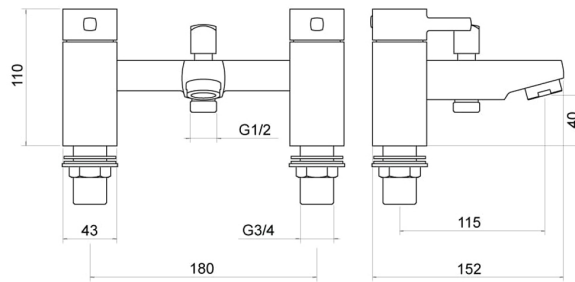

## Specification

Product Guarantee:	Lifetime
Barcode:	5056474502248
Material:	Brass
Handle Type:	Lever
Tap Pressure:	Low Pressure
Min Operating Pressure:	0.2 Bar
Number Of Tap Holes:	2
Approvals:	WRAS Approved
Projection (mm):	152
Flow Rate 0.1 Bar (L/min):	17.8
Flow Rate 0.5 Bar (L/min):	26.7
Flow Rate 1 Bar (L/min):	37
Flow Rate 2 Bar (L/min):	51.9
Flow Rate 3 Bar (L/min):	63.3
Colour:	Chrome

Dimensions: All measurements are in millimetres and are subject to normal manufacturing variations.

Due to a continuing development programme to improve design and performance, we reserve all rights to vary specifications without prior notice. Please note, all accessories are for photographic purposes only.

## Technical Drawing

Dimensions: All measurements are in millimetres and are subject to normal manufacturing variations.

Due to a continuing development programme to improve design and performance, we reserve all rights to vary specifications without prior notice. Please note, all accessories are for photographic purposes only.