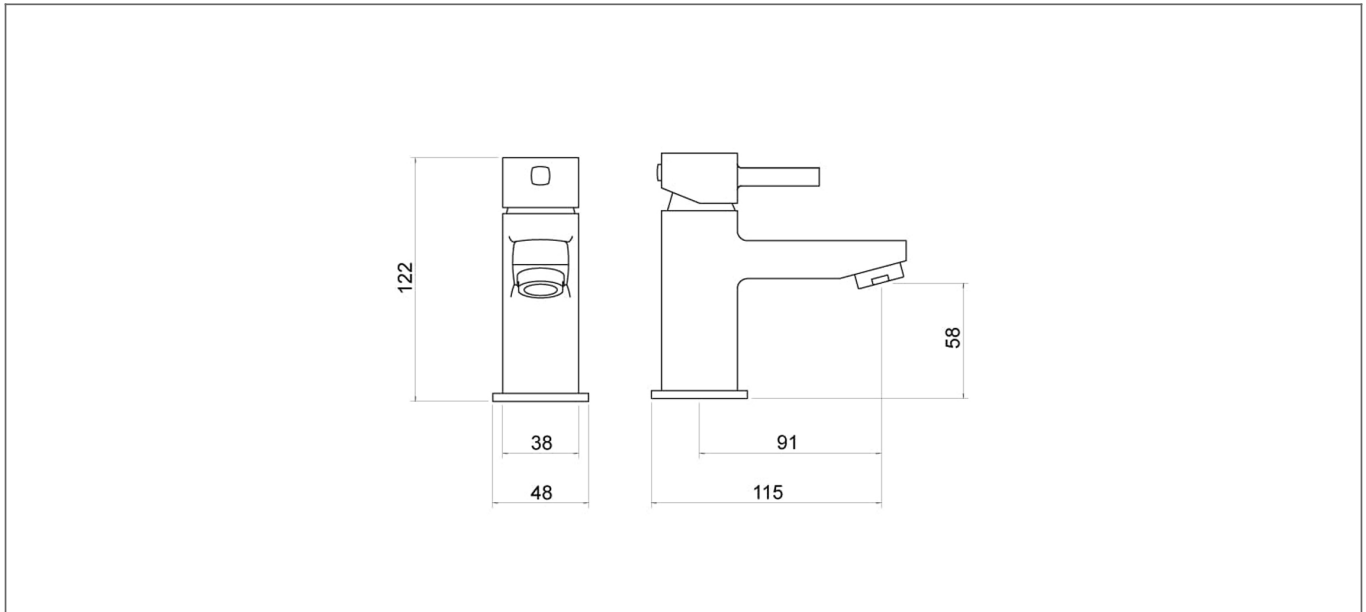

Technical Datasheet

Product Code: TT601

Product Description: **Arden Chrome Mini Mono Basin Mixer**

Specification

Product Guarantee:	Lifetime
Barcode:	5056474502224
Material:	Brass
Handle Type:	Lever
Tap Pressure:	Low Pressure
Min Operating Pressure:	0.2 Bar
Waste Included:	No
Number Of Tap Holes:	1
Approvals:	WRAS Approved
Projection (mm):	91
Flow Rate 0.1 Bar (L/min):	4.2
Flow Rate 0.5 Bar (L/min):	7.6
Flow Rate 1 Bar (L/min):	10.5
Flow Rate 2 Bar (L/min):	15.6
Flow Rate 3 Bar (L/min):	18.9
Colour:	Chrome

Dimensions: All measurements are in millimetres and are subject to normal manufacturing variations.

Due to a continuing development programme to improve design and performance, we reserve all rights to vary specifications without prior notice. Please note, all accessories are for photographic purposes only.

Technical Datasheet

Product Code: TT601

Product Description: Arden Chrome Mini Mono Basin Mixer

Technical Drawing

Dimensions: All measurements are in millimetres and are subject to normal manufacturing variations.