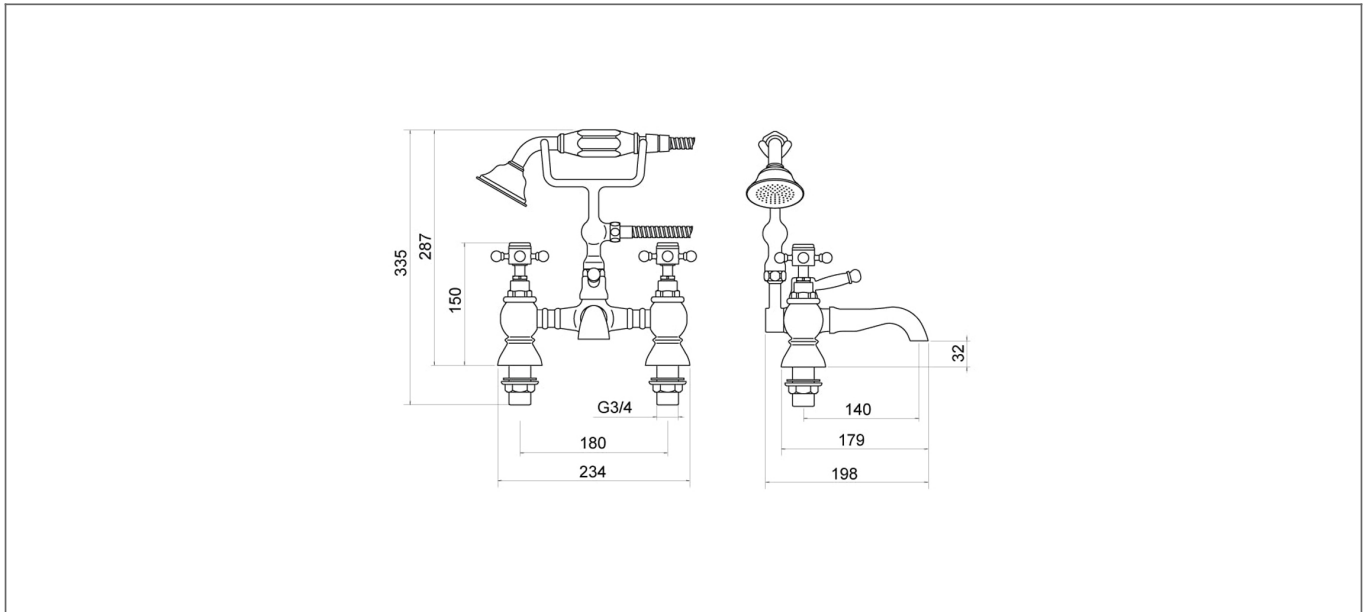

Technical Datasheet

Product Code: TT104

Product Description: **Formby Chrome Bath Shower Mixer With Kit**

Specification

Product Guarantee:	Lifetime
Barcode:	5056474502026
Material:	Brass
Handle Type:	Crosshead
Tap Pressure:	High Pressure
Min Operating Pressure:	1 Bar
Number Of Tap Holes:	2
Approvals:	WRAS Approved
Projection (mm):	198
Flow Rate 0.1 Bar (L/min):	6
Flow Rate 0.5 Bar (L/min):	8.8
Flow Rate 1 Bar (L/min):	12.1
Flow Rate 2 Bar (L/min):	16.4
Flow Rate 3 Bar (L/min):	20.3
Colour:	Chrome

Dimensions: All measurements are in millimetres and are subject to normal manufacturing variations.

Due to a continuing development programme to improve design and performance, we reserve all rights to vary specifications without prior notice. Please note, all accessories are for photographic purposes only.

Technical Datasheet

Product Code: TT104

Product Description: **Formby Chrome Bath Shower Mixer With Kit**

Technical Drawing

Dimensions: All measurements are in millimetres and are subject to normal manufacturing variations.