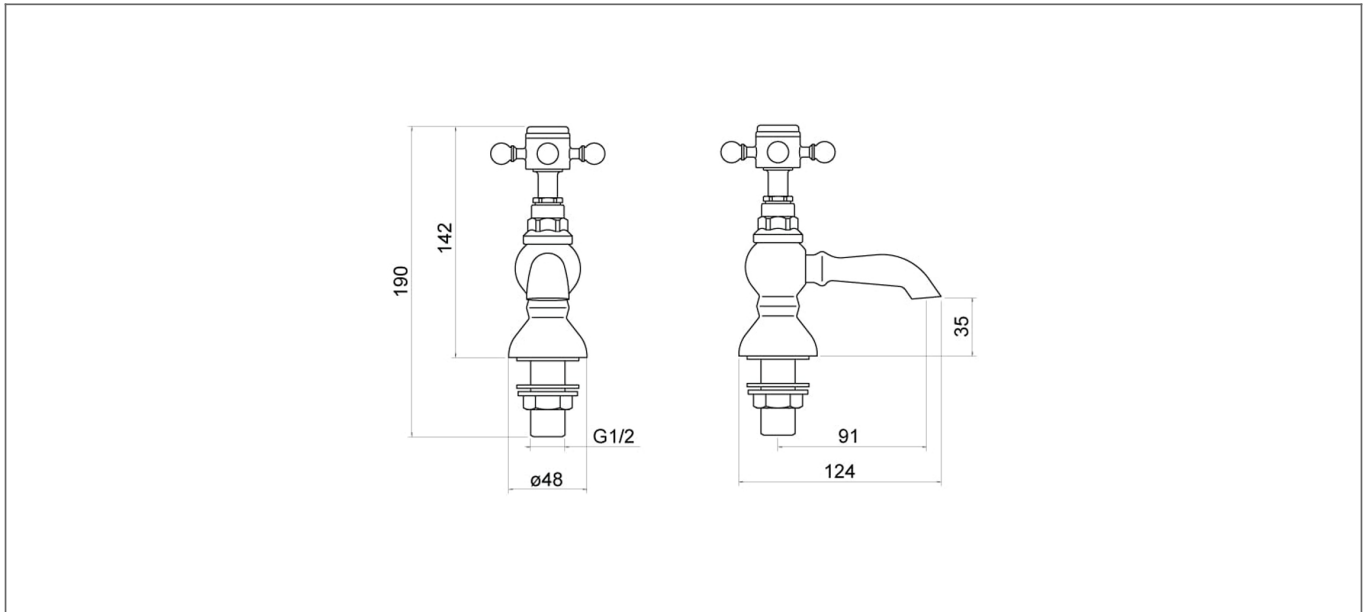

Technical Datasheet

Product Code: TT101

Product Description: **Formby Chrome Basin Taps**

Specification

Product Guarantee:	Lifetime
Barcode:	5056474502002
Material:	Brass
Handle Type:	Crosshead
Tap Pressure:	Low Pressure
Min Operating Pressure:	0.2 Bar
Number Of Tap Holes:	2
Approvals:	WRAS Approved
Projection (mm):	124
Flow Rate 0.1 Bar (L/min):	5.7
Flow Rate 0.5 Bar (L/min):	8.5
Flow Rate 1 Bar (L/min):	11.8
Flow Rate 2 Bar (L/min):	16.6
Flow Rate 3 Bar (L/min):	20.3
Colour:	Chrome

Dimensions: All measurements are in millimetres and are subject to normal manufacturing variations.

Due to a continuing development programme to improve design and performance, we reserve all rights to vary specifications without prior notice. Please note, all accessories are for photographic purposes only.

Technical Datasheet

Product Code: TT101

Product Description: **Formby Chrome Basin Taps**

Technical Drawing

Dimensions: All measurements are in millimetres and are subject to normal manufacturing variations.