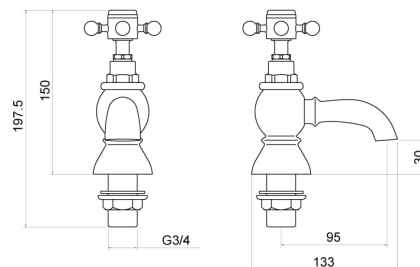

Technical Datasheet

Product Code: TT106

Product Description: **Formby Chrome Bath Taps**

Specification

Product Guarantee:	Lifetime
Barcode:	5056474502040
Material:	Brass
Handle Type:	Crosshead
Min Operating Pressure:	0.2 Bar
Number Of Tap Holes:	2
Approvals:	WRAS Approved
Projection (mm):	133
Flow Rate 0.1 Bar (L/min):	12.5
Flow Rate 0.5 Bar (L/min):	18.7
Flow Rate 1 Bar (L/min):	25.9
Flow Rate 2 Bar (L/min):	36.5
Flow Rate 3 Bar (L/min):	44.7
Colour:	Chrome

Key Features

- Crosshead handles giving a timeless symmetry to your bathroom or kitchen
- Manufactured from high quality brass
- For peace of mind, this product comes with a market leading lifetime guarantee
- High quality, long lasting chrome finish to compliment any style
- Part of our fantastic range of taps & showers available from Trisen
- Supplied as a pair

Technical Drawing

Dimensions: All measurements are in millimetres and are subject to normal manufacturing variations.

Due to a continuing development programme to improve design and performance, we reserve all rights to vary specifications without prior notice. Please note, all accessories are for photographic purposes only.