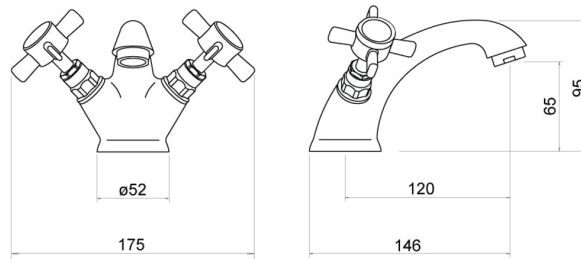

Technical Datasheet

Product Code: TT202

Product Description: **Wisley Chrome Mono Basin Mixer**

Specification

| | |
|----------------------------|---------------|
| Product Guarantee: | Lifetime |
| Barcode: | 5056474502064 |
| Material: | Brass |
| Handle Type: | Crosshead |
| Tap Pressure: | Low Pressure |
| Min Operating Pressure: | 0.2 Bar |
| Waste Included: | No |
| Number Of Tap Holes: | 1 |
| Approvals: | WRAS Approved |
| Projection (mm): | 120 |
| Flow Rate 0.1 Bar (L/min): | 9.8 |
| Flow Rate 0.5 Bar (L/min): | 14.7 |
| Flow Rate 1 Bar (L/min): | 20.4 |
| Flow Rate 2 Bar (L/min): | 28.6 |
| Flow Rate 3 Bar (L/min): | 35.1 |
| Colour: | Chrome |

Dimensions: All measurements are in millimetres and are subject to normal manufacturing variations.

Due to a continuing development programme to improve design and performance, we reserve all rights to vary specifications without prior notice. Please note, all accessories are for photographic purposes only.

Technical Datasheet

Product Code: TT202

Product Description: **Wisley Chrome Mono Basin Mixer**

Technical Drawing

Dimensions: All measurements are in millimetres and are subject to normal manufacturing variations.