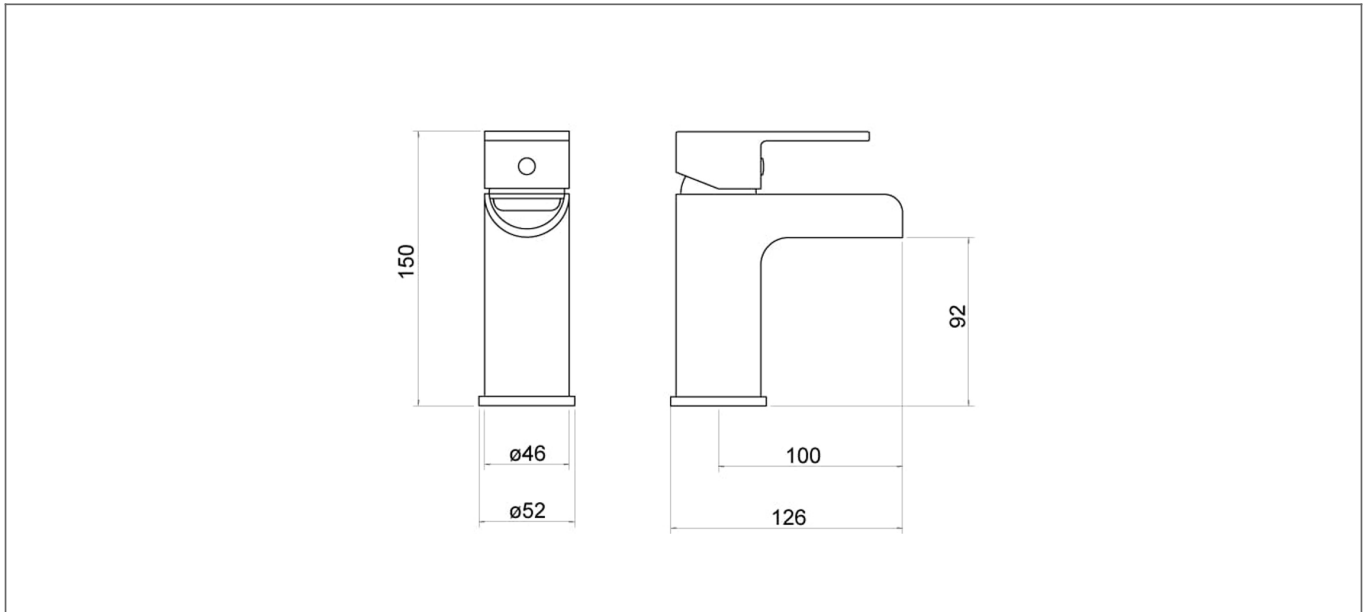

## Specification

Product Guarantee:	Lifetime
Barcode:	5056474502194
Material:	Brass
Handle Type:	Lever
Tap Pressure:	Low Pressure
Min Operating Pressure:	0.2 Bar
Waste Included:	No
Number Of Tap Holes:	1
Approvals:	WRAS Approved
Projection (mm):	126
Flow Rate 0.1 Bar (L/min):	6.2
Flow Rate 0.5 Bar (L/min):	9.3
Flow Rate 1 Bar (L/min):	12.7
Flow Rate 2 Bar (L/min):	17.8
Flow Rate 3 Bar (L/min):	21.8
Colour:	Chrome

Dimensions: All measurements are in millimetres and are subject to normal manufacturing variations.

Due to a continuing development programme to improve design and performance, we reserve all rights to vary specifications without prior notice. Please note, all accessories are for photographic purposes only.

## Technical Drawing

Dimensions: All measurements are in millimetres and are subject to normal manufacturing variations.

Due to a continuing development programme to improve design and performance, we reserve all rights to vary specifications without prior notice. Please note, all accessories are for photographic purposes only.