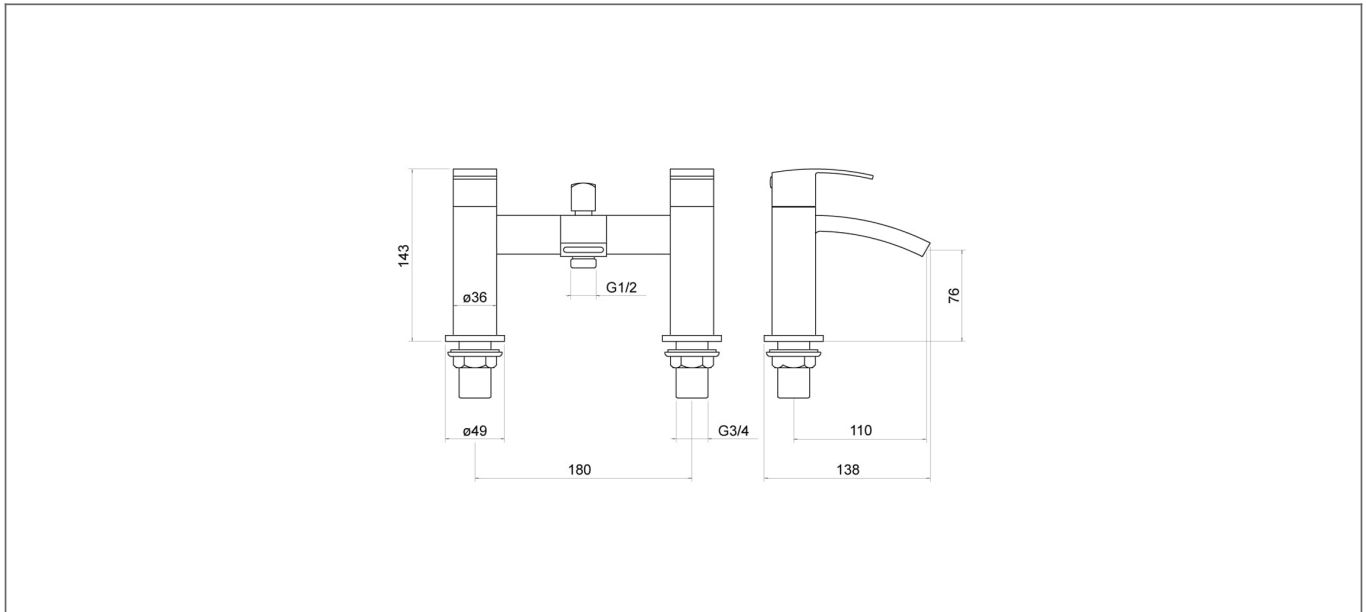

Technical Datasheet

Product Code: TT804

Product Description: **Knole Chrome Bath Shower Mixer With Shower Kit**

Specification

Product Guarantee:	Lifetime
Barcode:	5056474502323
Material:	Brass
Handle Type:	Lever
Tap Pressure:	Low Pressure
Min Operating Pressure:	0.2 Bar
Number Of Tap Holes:	2
Approvals:	WRAS Approved
Projection (mm):	138
Flow Rate 0.1 Bar (L/min):	16.4
Flow Rate 0.5 Bar (L/min):	23.9
Flow Rate 1 Bar (L/min):	32.8
Flow Rate 2 Bar (L/min):	46
Flow Rate 3 Bar (L/min):	57
Colour:	Chrome

Dimensions: All measurements are in millimetres and are subject to normal manufacturing variations.

Due to a continuing development programme to improve design and performance, we reserve all rights to vary specifications without prior notice. Please note, all accessories are for photographic purposes only.

Technical Datasheet

Product Code: TT804

Product Description: **Knole Chrome Bath Shower Mixer With Shower Kit**

Technical Drawing

Dimensions: All measurements are in millimetres and are subject to normal manufacturing variations.