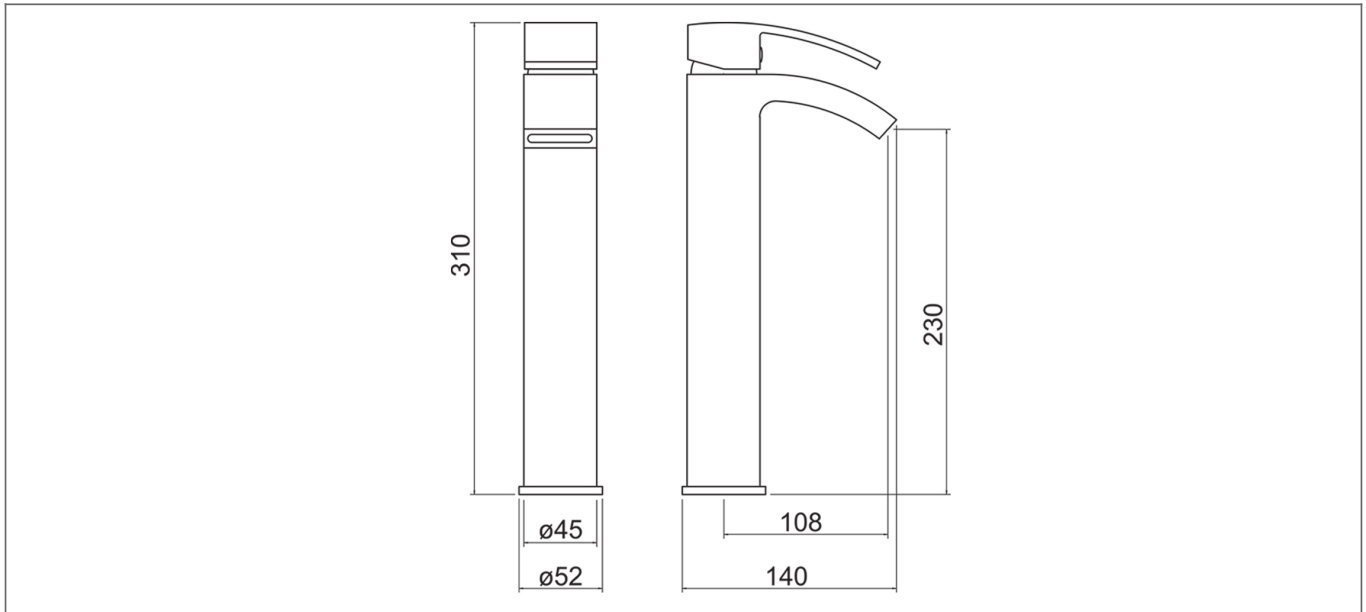

Technical Datasheet

Product Code: TT807

Product Description: **Trisen Mijas Tall Mono Basin Mixer Black**

Specification

Product Guarantee:	Lifetime
Barcode:	5056474517181
Material:	Brass
Handle Type:	Lever
Min Operating Pressure:	1 Bar
Waste Included:	No
Number Of Tap Holes:	1
Approvals:	WRAS Approved
Projection (mm):	108
Flow Rate 0.1 Bar (L/min):	4
Flow Rate 0.5 Bar (L/min):	8.5
Flow Rate 1 Bar (L/min):	11.5
Flow Rate 2 Bar (L/min):	16
Flow Rate 3 Bar (L/min):	19.6
Flow Rate 4 Bar (L/min):	22.5
Flow Rate 5 Bar (L/min):	25.2
Colour:	Black

Dimensions: All measurements are in millimetres and are subject to normal manufacturing variations.

Due to a continuing development programme to improve design and performance, we reserve all rights to vary specifications without prior notice. Please note, all accessories are for photographic purposes only.

Technical Datasheet

Product Code: TT807

Product Description: Trisen Mijas Tall Mono Basin Mixer Black

Technical Drawing

Dimensions: All measurements are in millimetres and are subject to normal manufacturing variations.