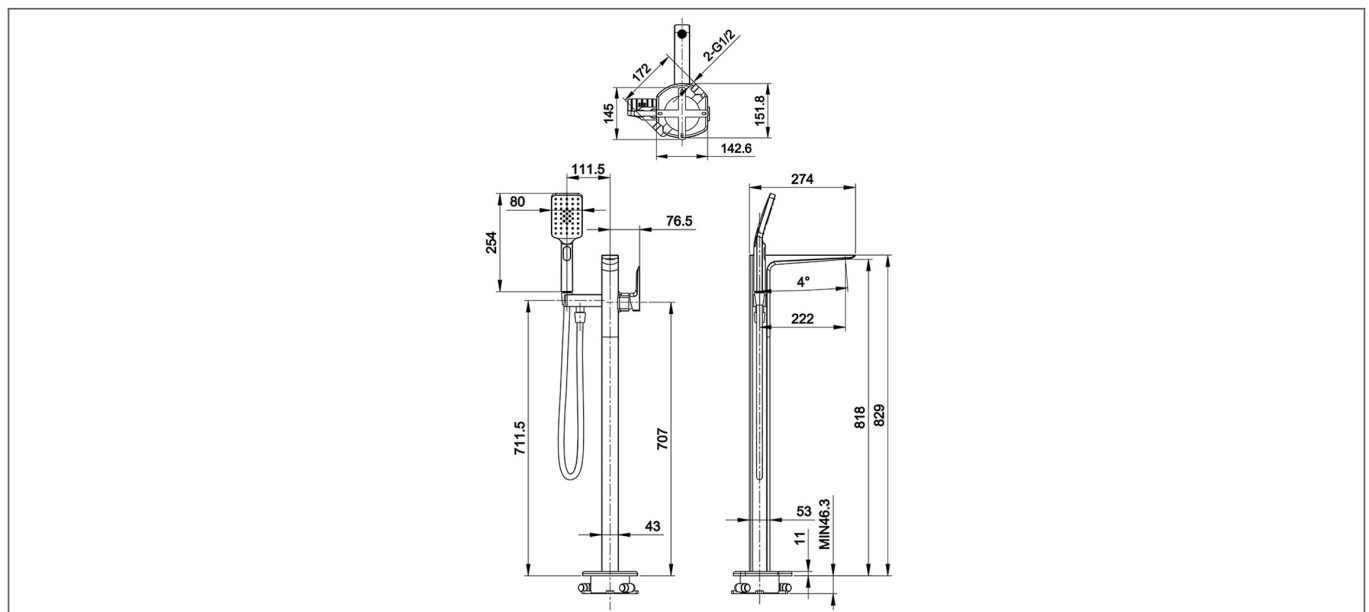

## Specification

Product Guarantee:	Lifetime
Barcode:	5056474512988
Material:	Brass
Handle Type:	Lever
Tap Pressure:	High Pressure
Min Operating Pressure:	1 Bar
Waste Included:	No
Projection (mm):	222
Colour:	Brushed Brass

## Technical Drawing

Dimensions: All measurements are in millimetres and are subject to normal manufacturing variations.

Due to a continuing development programme to improve design and performance, we reserve all rights to vary specifications without prior notice. Please note, all accessories are for photographic purposes only.