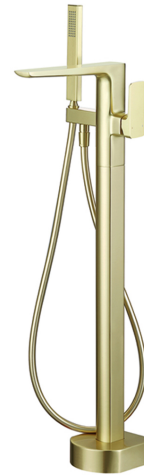

# Technical Datasheet

Product Code: SY-D88BB

Product Description: Synergy Studio D Freestanding BSM BB

## Specification

Product Guarantee:	Lifetime
Barcode:	5056474512988
Material:	Brass
Handle Type:	Lever
Tap Pressure:	High Pressure
Min Operating Pressure:	1 Bar
Waste Included:	No
Projection (mm):	222
Colour:	Brushed Brass

## Key Features

- Wide-ranging bathroom brassware collection with modern expressive design
- Manufactured from high quality brass
- Coated in a luxury brushed brass finish
- Features lever control for a flawless level flow
- Black & chrome finishes are also available too choose from