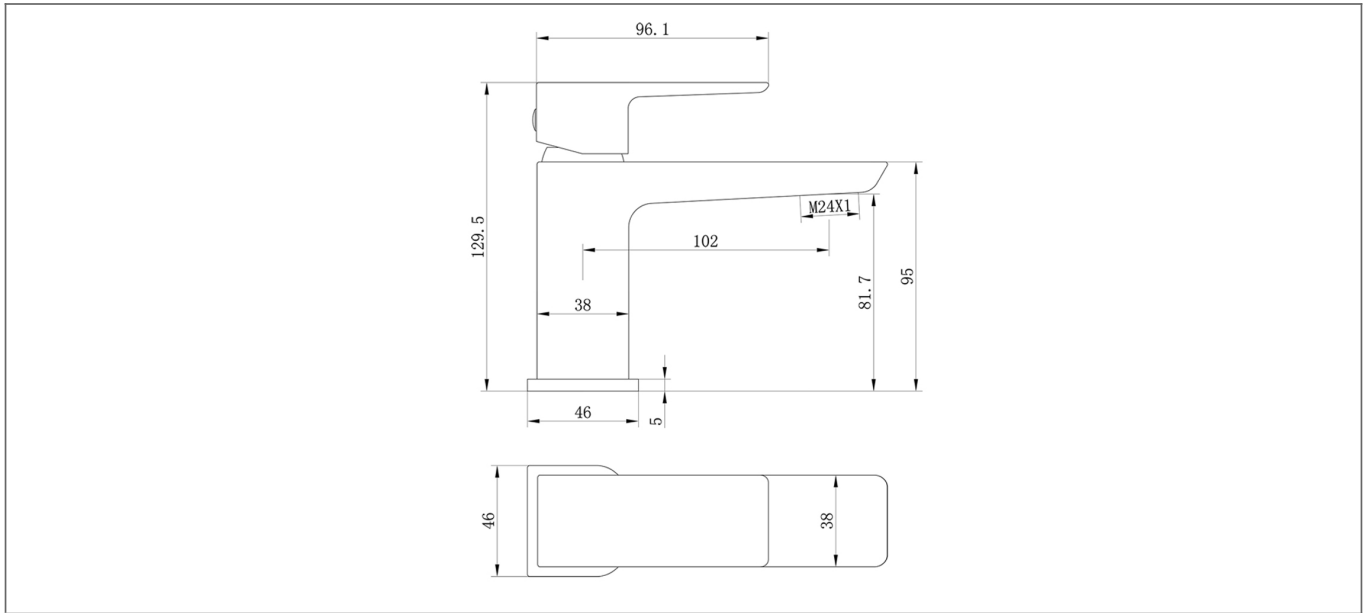

## Specification

Product Guarantee:	Lifetime
Barcode:	5056474512940
Material:	Brass
Handle Type:	Lever
Tap Pressure:	Low - High Pressure
Min Operating Pressure:	0.2 Bar
Waste Included:	Yes
Number Of Tap Holes:	1
Projection (mm):	102
Flow Rate 0.1 Bar (L/min):	3
Flow Rate 0.5 Bar (L/min):	6.1
Flow Rate 1 Bar (L/min):	8.5
Flow Rate 2 Bar (L/min):	11.9
Flow Rate 3 Bar (L/min):	14.5
Flow Rate 4 Bar (L/min):	16.7
Flow Rate 5 Bar (L/min):	18.7
Colour:	Chrome

Dimensions: All measurements are in millimetres and are subject to normal manufacturing variations.

Due to a continuing development programme to improve design and performance, we reserve all rights to vary specifications without prior notice. Please note, all accessories are for photographic purposes only.

## Technical Drawing

Dimensions: All measurements are in millimetres and are subject to normal manufacturing variations.

Due to a continuing development programme to improve design and performance, we reserve all rights to vary specifications without prior notice. Please note, all accessories are for photographic purposes only.