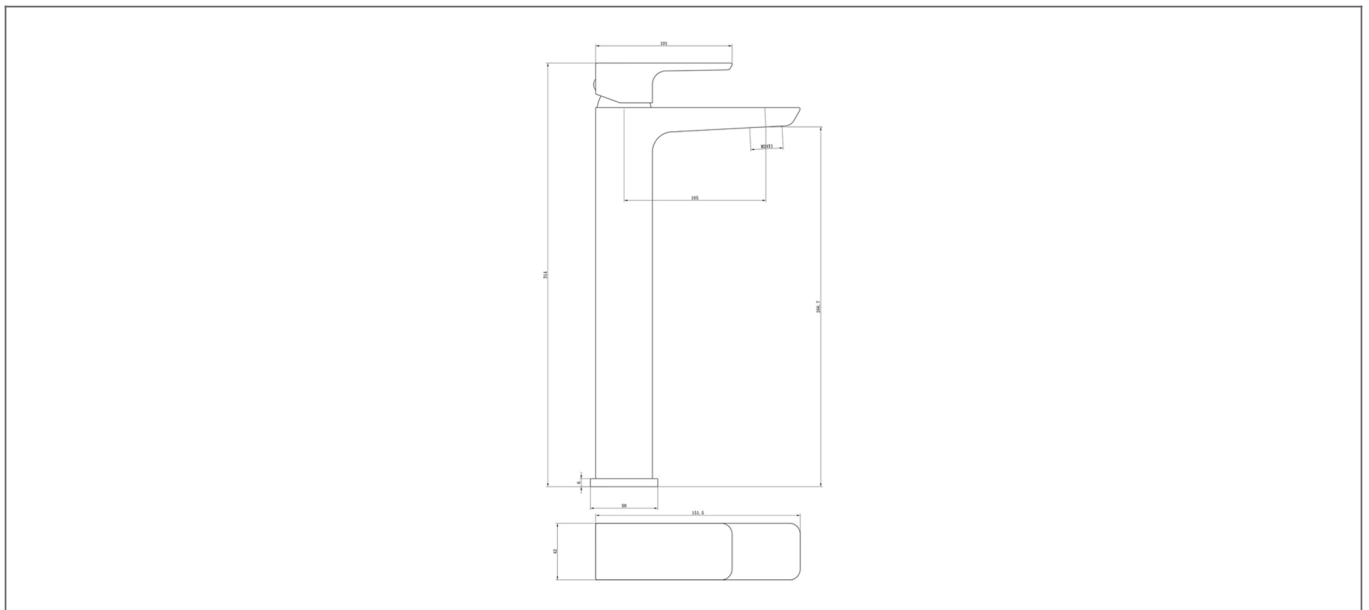

Technical Datasheet

Product Code: SY-D08-N

Product Description: Synergy Studio D Tall Basin Mixer CP

Specification

Product Guarantee:	Lifetime
Barcode:	5056474512834
Material:	Brass
Handle Type:	Lever
Tap Pressure:	Low - High Pressure
Min Operating Pressure:	0.2 Bar
Waste Included:	No
Number Of Tap Holes:	1
Projection (mm):	105
Flow Rate 0.1 Bar (L/min):	2.6
Flow Rate 0.5 Bar (L/min):	5.7
Flow Rate 1 Bar (L/min):	6.3
Colour:	Chrome

Key Features

- Wide-ranging bathroom brassware collection with modern expressive design
- Manufactured from high quality brass
- Coated in a luxury chrome finish
- Features lever control for a flawless level flow
- Black & brushed brass finishes are also available too choose from
- Ceramic disc technology for long life & smooth operation

Technical Drawing

Dimensions: All measurements are in millimetres and are subject to normal manufacturing variations.

Due to a continuing development programme to improve design and performance, we reserve all rights to vary specifications without prior notice. Please note, all accessories are for photographic purposes only.