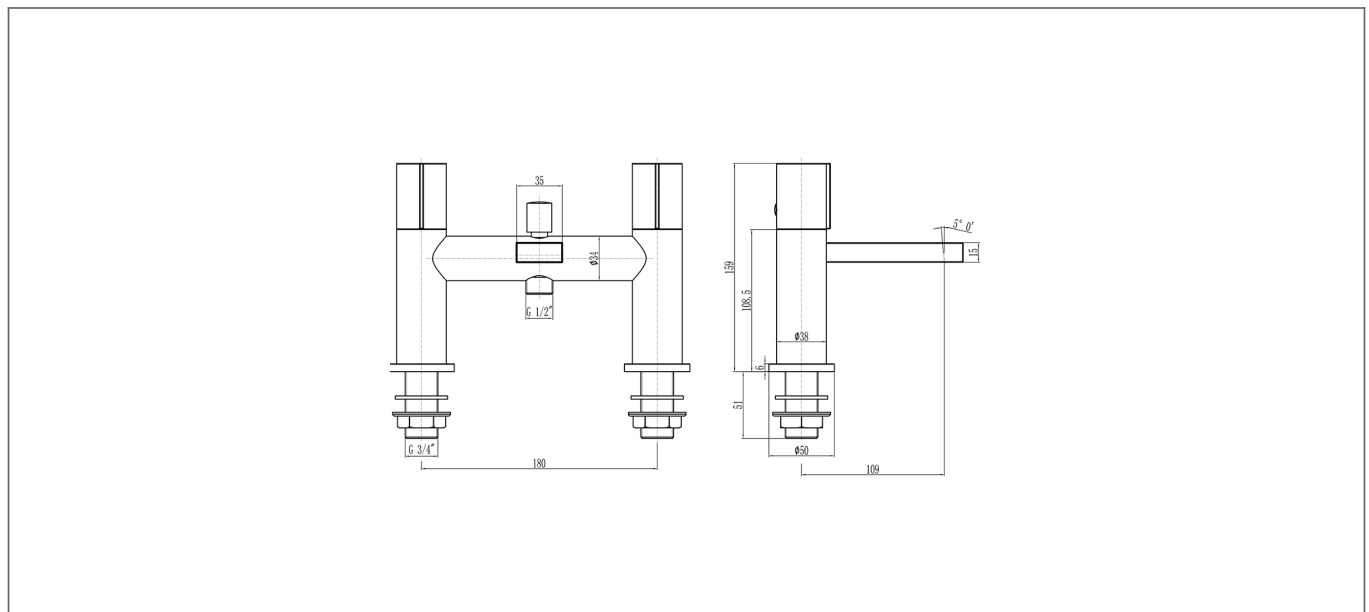

## Specification

Product Guarantee:	Lifetime
Barcode:	5056474512797
Material:	Brass
Handle Type:	Lever
Tap Pressure:	Low - High Pressure
Min Operating Pressure:	0.2 Bar
Number Of Tap Holes:	2
Projection (mm):	109
Flow Rate 0.5 Bar (L/min):	8.5
Flow Rate 1 Bar (L/min):	11.9
Flow Rate 2 Bar (L/min):	16.9
Flow Rate 3 Bar (L/min):	20.4
Colour:	Black

## Technical Drawing

Dimensions: All measurements are in millimetres and are subject to normal manufacturing variations.

Due to a continuing development programme to improve design and performance, we reserve all rights to vary specifications without prior notice. Please note, all accessories are for photographic purposes only.