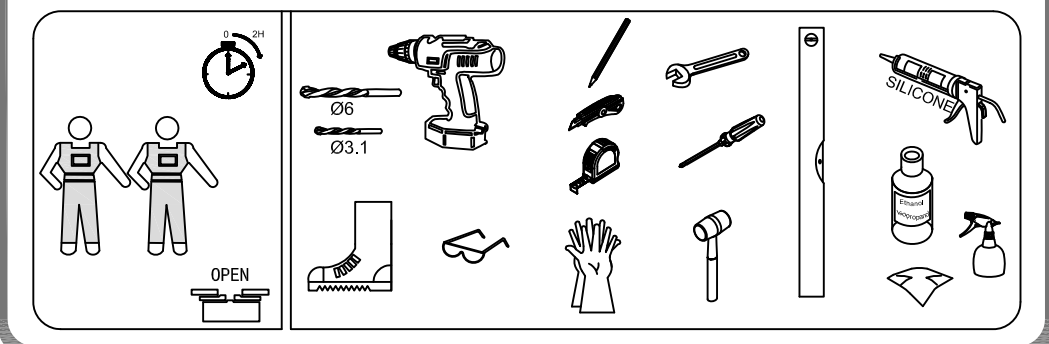

S01 2x	S02 2x	S03 1x	S04 1x	S05 1x
S06 1x	S07 12x	S08 2x	S09 14x	S10 1x
S22 1x	S23 1x