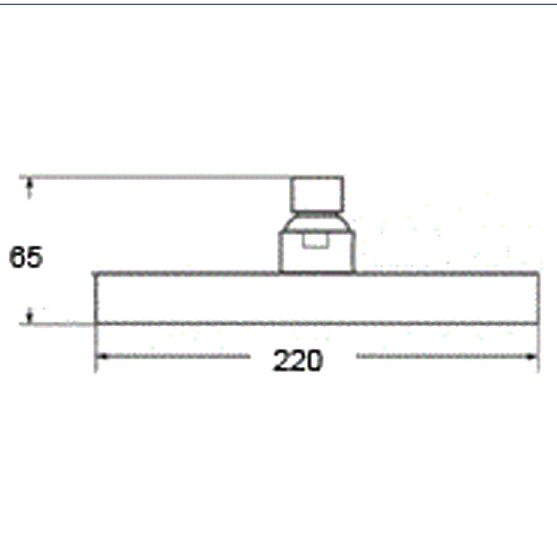

SHOWERS

DevaTM by METHVEN

Shower Head

200MM KROME FIXED HEAD

Product Code: HEAH06

Finish: Chrome

Features

- Construction: ABS
- Shower Valve:
- Supply: Suitable For All Plumbing Systems
- Working Pressures: 0.1 - 5.0 bar
- Inlet connections: 1/2" BSP
- Operation:
- Handset Function: 1
- Rub Clean Nozzles

*Please refer to website for full warranty details.

Flow (Bar - L/min)

Handset

Flow 0.1	Flow 0.3	Flow 0.5	Flow 1.0	Flow 2.0	Flow 3.0	Flow 4.0	Flow 5.0
7.4	10.5	13.6	19.2	27	33.1	38.1	42.5

2101001

www.deva-uk.com · 0800 195 1602 · sales@uk.methven.com