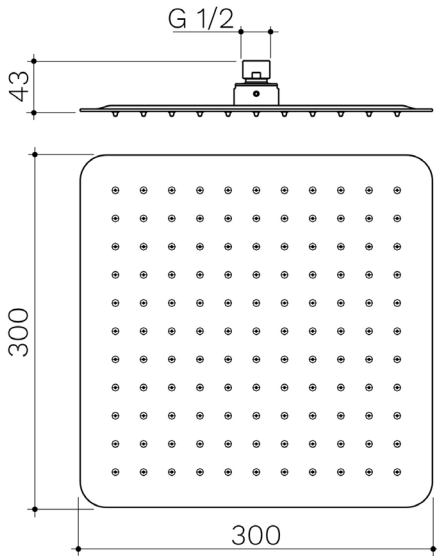

RAIN SHOWER 300MM SQUARE CHROME

CONSTRUCTION: Brass
SUPPLY: Suitable For All Plumbing Systems
INLET CONNECTIONS: 1/2" BSP
WORKING PRESSURES: 0.3 - 5.0 bar
CARTRIDGE/VALVE TYPE: N/A

- Premium quality flow regulators deliver a consistent flow of water under a range of water pressures
- Regulated to 9 L/Min
- Easy clean silicone nozzles

HEAH09CP

Open Outlet Flow (Bar - l/min)

BAR	0.3	0.5	1.0	2.0	3.0	4.0	5.0
HANDSET FLOW	5.65	6.47	8.06	8.34	8.55	8.35	8.6

Chrome

2109374

2108711

Please Note: Flow rate will be dictated by installation configurations.
 Please ensure to check the appropriate flow restrictor information if applicable.
 *Please refer to website for full warranty details.