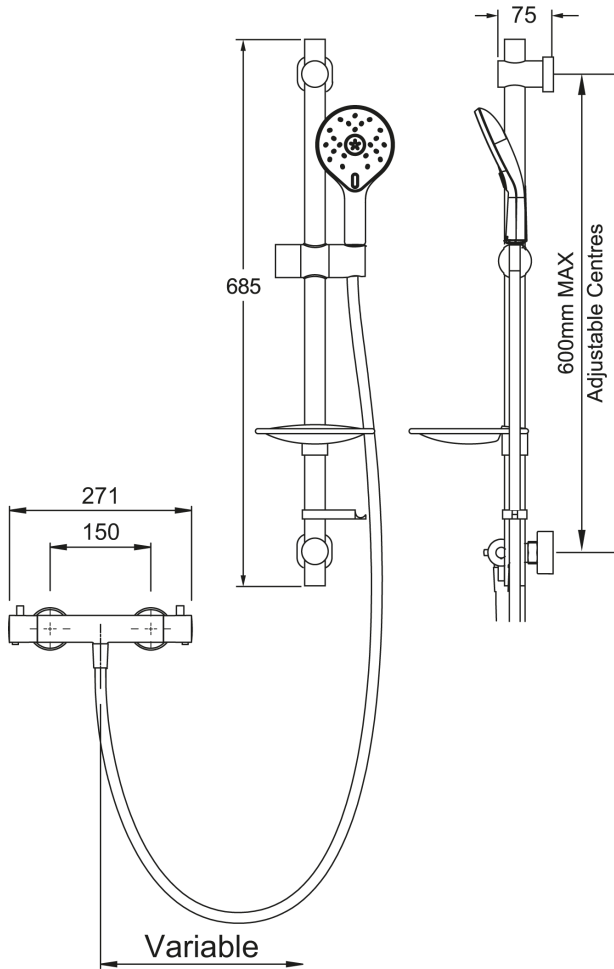

KAHA COOL TOUCH SHOWER C/W EASY FIT SHOWER KIT

CONSTRUCTION: Brass & ABS
SUPPLY: Suitable For All Plumbing Systems
INLET CONNECTIONS: 15mm Compression
WORKING PRESSURES: 0.3 - 5.0 bar
CARTRIDGE/VALVE TYPE: Thermostatic

- Safe Cool To Touch Body
- 38°C Hot Stop With Override Facility
- Includes Easy Fit Connections
- Easy To Fit Shower Rail - Simply Twist And Lock Brackets Into Place
- Smooth Eay Clean 1.5M Hose
- Includes Kaha Satinjet Handset
- Two Types Of Spray - Satinjet Body Shower Or Massage
- TMV2 Approved Valve

KHCTSEFCP

Chrome

Open Outlet Flow (Bar - l/min)

BAR	0.1	0.3	0.5	1.0	2.0	3.0	4.0	5.0
HANDSET FLOW	0	0	0	9	9	9	9	9

2211909

2310587

Please Note: Flow rate will be dictated by installation configurations.
Please ensure to check the appropriate flow restrictor information if applicable.
*Please refer to website for full warranty details.

FREEPHONE: 0800 195 1602 | FAX ORDERS: 08444 068 690 | EMAIL: SALES@UK.METHVEN.COM

methven.com