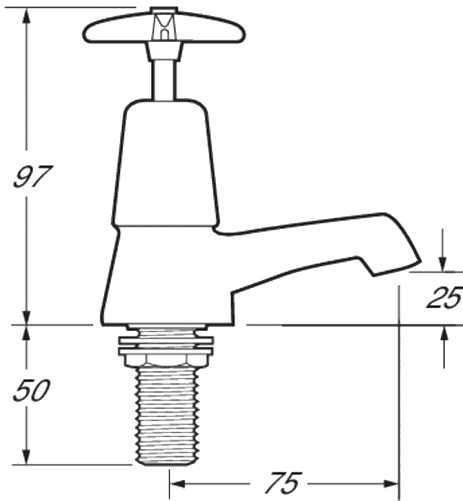

Cross Handle

Cross Handle Basin Taps

Product Code: 181X

Finish: Chrome

Features

- Construction:** Brass
- Valve/Cartridge type:** Compression Valve
- Supply:** Suitable For Low Pressure Systems
- Working Pressures:** 0.1 - 5.0 bar
- Inlet connections:** ½" BSP
- Flexi or Copper:** N/A

· Additional Set Of Red & Blue Indices Included

*Please refer to website for full warranty details.

Flow (Bar - l/min, open outlet)

Spout

Flow 0.1	Flow 0.3	Flow 0.5	Flow 1.0	Flow 2.0	Flow 3.0	Flow 4.0	Flow 5.0
7.1	11.1	14.8	21.4	30.8	37.9	44	49.3