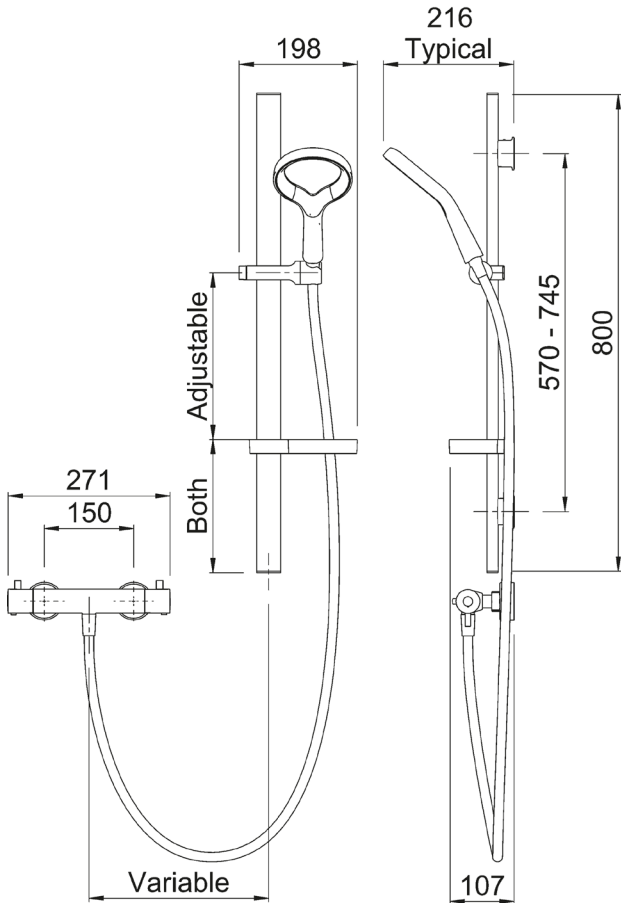

AIO COOL TOUCH BAR MIXER SHOWER KIT

CONSTRUCTION: Brass & ABS
SUPPLY: Suitable For High Pressure Systems
INLET CONNECTIONS: 15mm Compression
WORKING PRESSURES: 1.0 - 5.0 bar
CARTRIDGE/VALVE TYPE: Thermostatic

- Limescale Resistant Handset - Hydrophobic Properties Resists The Build Up Of Limescale
- Safe Cool To Touch Body
- 38°C Hot Stop With Override Facility
- Includes Easy Fit Connections
- Riser Rail Features Adjustable Brackets - Ideal For Retrofit
- Easy To Use Handset Slider
- Fitted With 8 L/Min Flow Regulator
- TMV2 Approved Valve

AOCTSCPUK

Chrome

Open Outlet Flow (Bar - l/min)

BAR	0.1	0.3	0.5	1.0	2.0	3.0	4.0	5.0
HANDSET FLOW	2.4	4.8	6.3	8	7.7	8.2	0	0

2211909

2310587

Please Note: Flow rate will be dictated by installation configurations.
Please ensure to check the appropriate flow restrictor information if applicable.
*Please refer to website for full warranty details.

FREEPHONE: 0800 195 1602 | FAX ORDERS: 08444 068 690 | EMAIL: SALES@UK.METHVEN.COM

methven.com