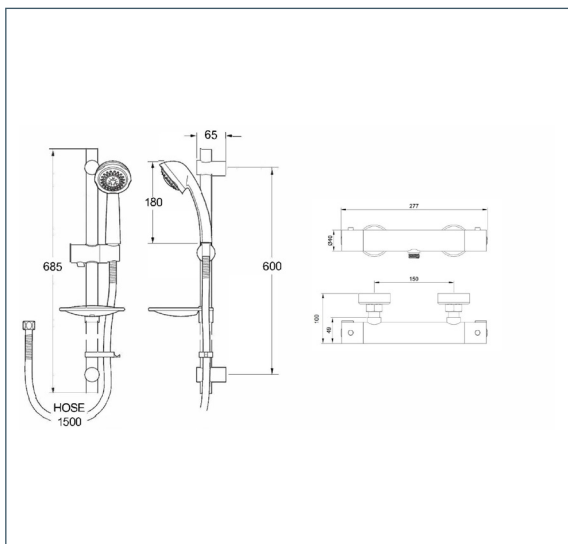

SHOWERS

DevaTM by METHVEN

Thermostatic Bar

Combi Bar Shower With Kit & Easy Fit Connectors

Product Code: COMBMEF

Finish: Chrome

Features

Construction:	Brass & ABS
Shower Valve:	Thermostatic
Supply:	Suitable For High Pressure Systems
Working Pressures:	0.5 - 5.0 bar
Inlet connections:	15mm Compression
Operation:	Separate Flow And Temperature Controls
Handset Function:	3

- 38°C Temperature Hot Stop With Override Facility
- Includes Easy Fit Connections
- Double Interlocked 1.5M Hose
- Riser Rail Features Adjustable Brackets - Ideal For Retrofit
- TMV2 Approved Valve

*Please refer to website for full warranty details.

Flow (Bar - L/min)

Handset

Flow 0.1	Flow 0.3	Flow 0.5	Flow 1.0	Flow 2.0	Flow 3.0	Flow 4.0	Flow 5.0
0	0	6.2	8.3	13.3	17.3	0	0

2211909

2310587

www.deva-uk.com · 0800 195 1602 · sales@uk.methven.com