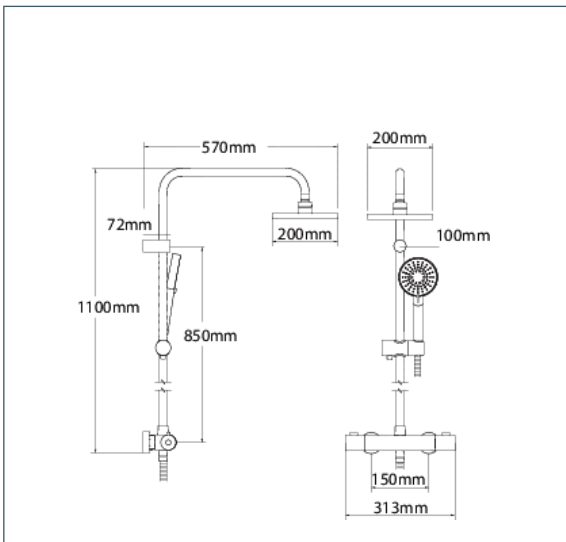

SHOWERS

DevaTM by METHVEN

Thermostatic Showers

Dynamic Cool to Touch Bar Shower with Diverter to Fixed Head & Handset

Product Code: DCTSDEF

Finish: Chrome

Features

| | |
|--------------------|--|
| Construction: | Brass & ABS |
| Shower Valve: | Thermostatic |
| Supply: | Suitable for high pressure only |
| Working Pressures: | 1.5 - 5.0 bar |
| Inlet connections: | 15mm Compression |
| Operation: | Separate Flow And Temperature Controls |
| Handset Function: | 3 |

- Safe cool to touch body
- 38°C temperature hot stop with override facility
- Built In Diverter to Krome Fixed Head/3 Mode Handset
- Double interlocked 1.5m hose
- Includes easy fit connections

*Please refer to website for full warranty details.

Flow (Bar - l/min, open outlet)

Handset

| Flow 0.1 | Flow 0.3 | Flow 0.5 | Flow 1.0 | Flow 2.0 | Flow 3.0 | Flow 4.0 | Flow 5.0 |
|----------|----------|----------|----------|----------|----------|----------|----------|
| | 2.8 | 4.1 | 6.3 | 9.3 | 11.7 | 13.7 | 15.4 |

Overhead

| | | | | | | | |
|--|-----|-----|-----|------|------|------|------|
| | 2.5 | 4.2 | 6.8 | 10.2 | 12.7 | 14.9 | 16.8 |
|--|-----|-----|-----|------|------|------|------|

2201736

**5 YEAR
GUARANTEE**