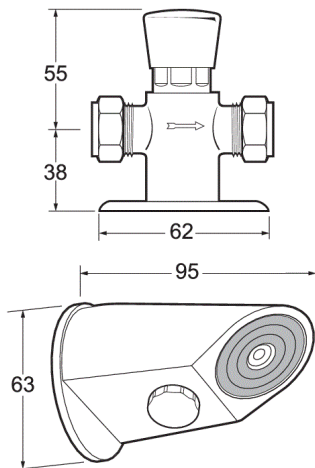

SHOWERS

DevaTM by METHVEN

Anti-Vandal

Anti Vandal Shower Head c/w Non Concussive Shower Valve

Product Code: AVSH002

Finish: Chrome

Features

Construction: N/A
Inlet Connections: 15mm Compression

- Sturdy brass construction and compact rounded shape for both style and durability
- Suitable for sports centers, public facilities etc.
- Includes 915mm pipe (15mm diameter) and 9 l/min flow Regulator available (Fray 9)
- Hot & Cold indices supplied