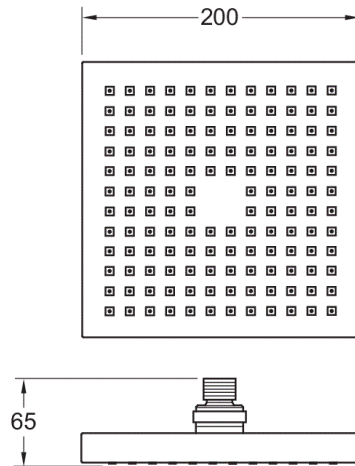

SHOWERS

Shower Head

200mm Square Overhead With Swivel Joint

Product Code: HEAH07

Finish: Chrome

DevaTM by METHVEN

Features

Construction:	Brass & ABS
Shower Valve:	N/A
Supply:	Suitable For Low Pressure Systems
Working Pressures:	0.1 - 5.0 bar
Inlet connections:	½" BSP
Operation:	N/A
Handset Function:	1
· Rub Clean Nozzles	

*Please refer to website for full warranty details.

Flow (Bar - L/min)

Handset

Flow 0.1	Flow 0.3	Flow 0.5	Flow 1.0	Flow 2.0	Flow 3.0	Flow 4.0	Flow 5.0
6.9	9.8	12.8	18.3	26.1	32.4	37.5	41.8

2304102