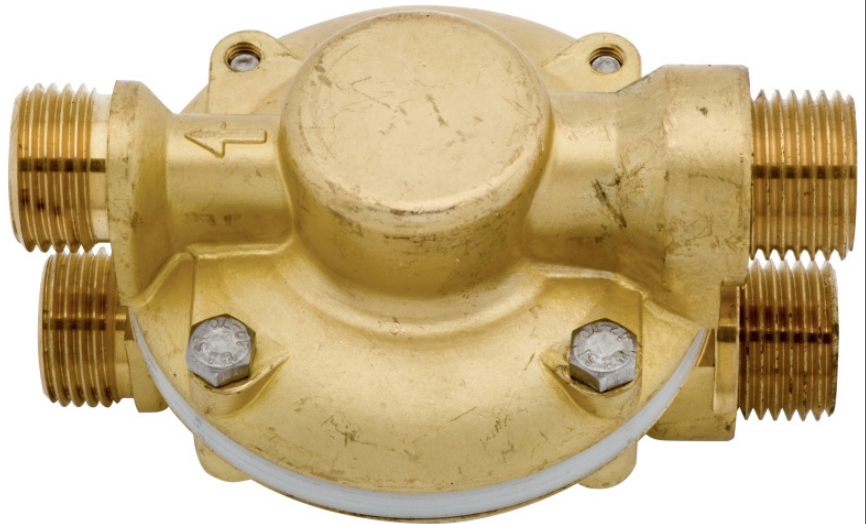

## Pressure

Pressure Equalising Valve

Product Code: PEV002

Finish: Brass

**Deva**<sup>TM</sup> by METHVEN

### Features

Construction:	Brass
Shower Valve:	N/A
Supply:	Suitable For Low Pressure Systems
Working Pressures:	0.2 - 5.0 bar
Inlet connections:	1/2" BSP
Operation:	
Handset Function:	0

The Valve Equalises The Outlet Pressure By Automatically Adjusting The Higher Inlet Pressure To Level Out The Lower Inlet Pressure.