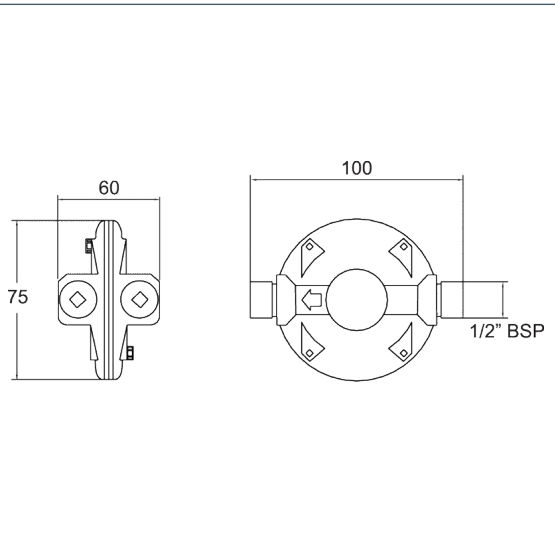

*Please refer to website for full warranty details.