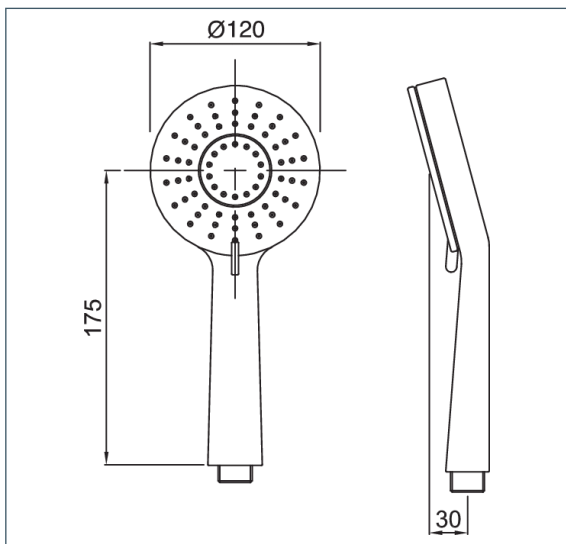

SHOWERS

DevaTM by METHVEN

Krome

Krome 3 Spray Handset - Matte Black

Product Code: HANM09BK

Finish: Matte Black

Features

Construction:	ABS
Shower Valve:	N/A
Supply:	Suitable For Low Pressure Systems
Working Pressures:	0.3 - 5.0 bar
Inlet connections:	½" BSP
Operation:	N/A
Handset Function:	3

- Advanced Airstream™ Spray Mixes Air With Water To Create A Softer, Lighter & Voluminous Shower Experience
- 3 Function Adjustable Spray Handset

*Please refer to website for full warranty details.

Flow (Bar - L/min)

Handset

Flow 0.1	Flow 0.3	Flow 0.5	Flow 1.0	Flow 2.0	Flow 3.0	Flow 4.0	Flow 5.0
3.5	5.4	7.2	10.5	15.2	18.8	22	24.7

2205090

www.deva-uk.com · 0800 195 1602 · sales@uk.methven.com