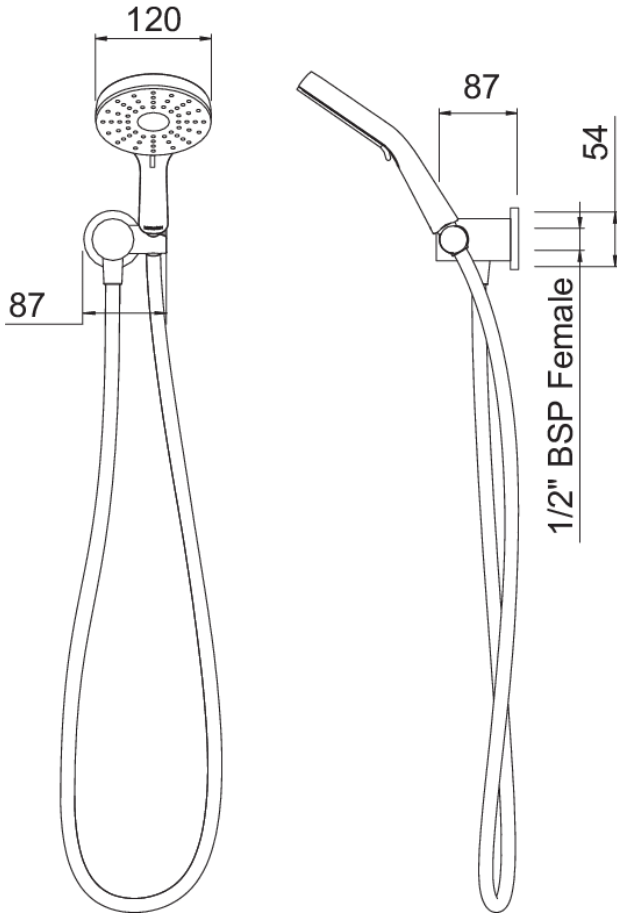

KROME HANDSHOWER IN BLACK

CONSTRUCTION: ABS

SUPPLY: Suitable For High Pressure Systems

INLET CONNECTIONS: 1/2" BSP

WORKING PRESSURES: 0.5 - 5.0 bar

CARTRIDGE/VALVE TYPE: N/A

- Airstream Technology Mixes Air With Water To Create A More Voluminous Spray
- Easy Click 3 Function Spray
- Simple Push Button Operation To Change Between Airstream Full Body, Massage And Combination Spray
- Strong And Durable Satin-Smooth Hose

KHSBK

Matte Black

Open Outlet Flow (Bar - l/min)

BAR	0.3	0.5	1.0	2.0	3.0	4.0	5.0
HANDSET FLOW	0	0	0	0	0	0	0

2210357

Please Note: Flow rate will be dictated by installation configurations.
Please ensure to check the appropriate flow restrictor information if applicable.
*Please refer to website for full warranty details.