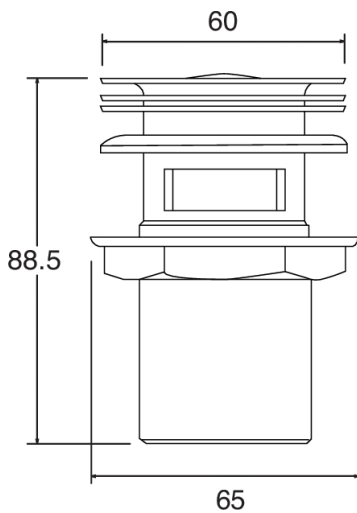

Waste

1 1/4" Slotted Press Top Basin Waste - Matte Black

Product Code:PTW300/MB

Finish: Matte Black

Features

Construction: Brass

Inlet Connections: 1 1/4" BSP

- Slotted waste for basins with a built in overflow
- Operated by a simple push button mechanism
- Simply push to open and close
- Moving parts unscrew for easy and thorough cleaning
- Standard 1 1/4" BSP inlet connection