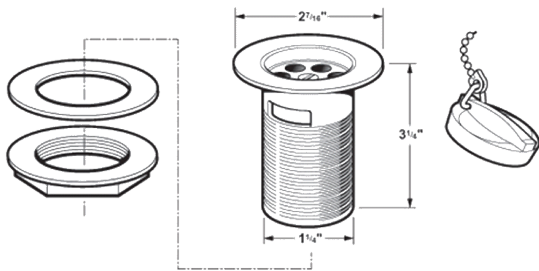

WASTES

DevaTM by METHVEN

Waste

1 1/4" gold basin slotted waste

Product Code: DW300/501

Finish: Gold

Features

Construction: Brass

Inlet Connections: 1 1/4"

- Complete with brass plug and chain
- Slotted waste for basins with a built in overflow

*Please refer to website for full warranty details.

**1 YEAR
GUARANTEE**

*TERMS APPLY

www.deva-uk.com · 0800 195 1602 · sales@uk.methven.com