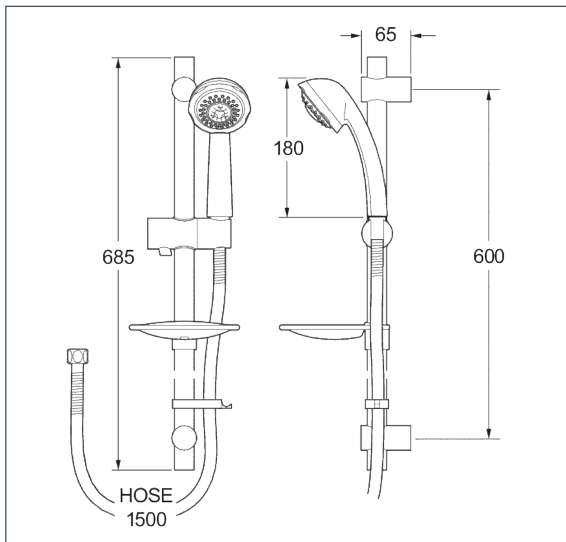

SHOWERS

Shower Kit

Substance 3 Function Signature Shower Kit

Product Code: SIGKITM02

Finish: Chrome

DevaTM by METHVEN

Features

Construction:	Stainless steel/ABS
Shower Valve:	
Supply:	Suitable For Low Pressure Systems
Working Pressures:	0.3 - 5.0 bar
Inlet connections:	½" BSP
Operation:	
Handset Function:	3

- Double Interlocked 1.5 Metre Hose
- Riser Rail Features Adjustable Brackets - Ideal For Retrofit
- 3 Individual Spray Patterns

*Please refer to website for full warranty details.

Flow (Bar - L/min)

Handset

Flow 0.1	Flow 0.3	Flow 0.5	Flow 1.0	Flow 2.0	Flow 3.0	Flow 4.0	Flow 5.0
3.1	5.02	653	9.23	13.22	16.35	18.83	20.81

2103706

2103305

www.deva-uk.com · 0800 195 1602 · sales@uk.methven.com