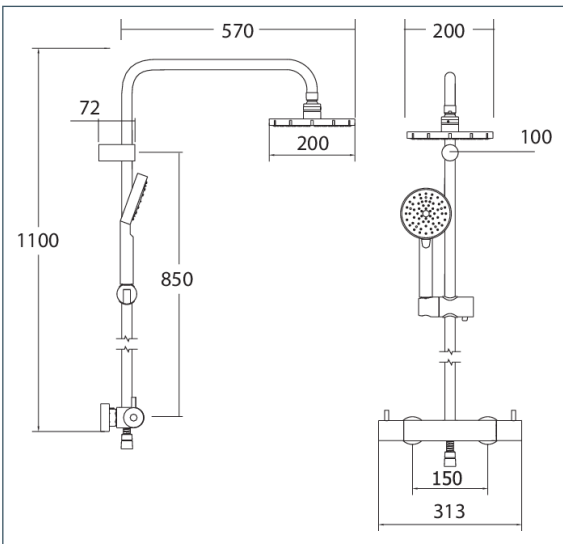

SHOWERS

DevaTM by METHVEN

Vision

Vision Cool Touch Bar Shower with Diverter to Fixed Head & Handset

Product Code: VCTSDEF

Finish: Chrome

Features

Construction:	Brass
Shower Valve:	Thermostatic
Supply:	Suitable for high pressure only
Working Pressures:	1.5 - 5.0 bar
Inlet connections:	15mm Compression
Operation:	Separate Flow And Temperature Controls
Handset Function:	3

- Safe Cool to touch body
- 38°C Temperature Hot Stop with Override Facility
- Integral Diverter to Fixed Head and Handset
- Riser swivels 180° so you can select your optimal position
- Riser height can be adjusted to suit your bathroom
- Double interlocked 1.5m hose
- Includes easy fit connections
- Adjustment dimensions 90cm - 110cm

*Please refer to website for full warranty details.

Flow (Bar - l/min, open outlet)

Handset

Flow 0.1	Flow 0.3	Flow 0.5	Flow 1.0	Flow 2.0	Flow 3.0	Flow 4.0	Flow 5.0
	2.8	4.1	6.3	9.3	11.7	13.7	15.4

Overhead

	2.5	4.2	6.8	10.2	12.7	14.9	16.8
--	-----	-----	-----	------	------	------	------

2201736

**5 YEAR
GUARANTEE**

*TERMS APPLY

2201736

www.deva-uk.com • 0800 195 1602 • sales@uk.methven.com