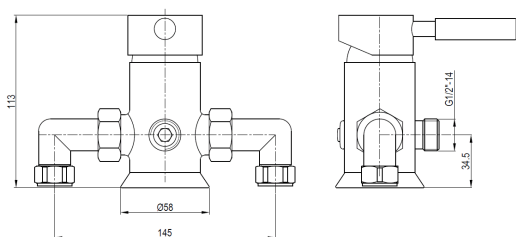

SHOWERS

Manual Showers

Lace Manual Shower Valve

Product Code: LACVMANM03

Finish: Chrome

Deva^{TM} by METHVEN

Features

Construction:	Brass
Shower Valve:	Manual
Supply:	Suitable For Low Pressure Systems
Working Pressures:	0.1 - 5.0 bar
Inlet connections:	15mm Compression
Operation:	Single lever flow and temperature control

- Ceramic Cartridge For Longer Operation Life
- Exposed And Concealed Valve Options In One Box

*Please refer to website for full warranty details.

Flow (Bar - l/min, open outlet)

Outlet

Flow 0.1	Flow 0.3	Flow 0.5	Flow 1.0	Flow 2.0	Flow 3.0	Flow 4.0	Flow 5.0
4.1	6.1	8.1	11.9	17.1	21	24.3	27.3

www.deva-uk.com · 0800 195 1602 · sales@uk.methven.com