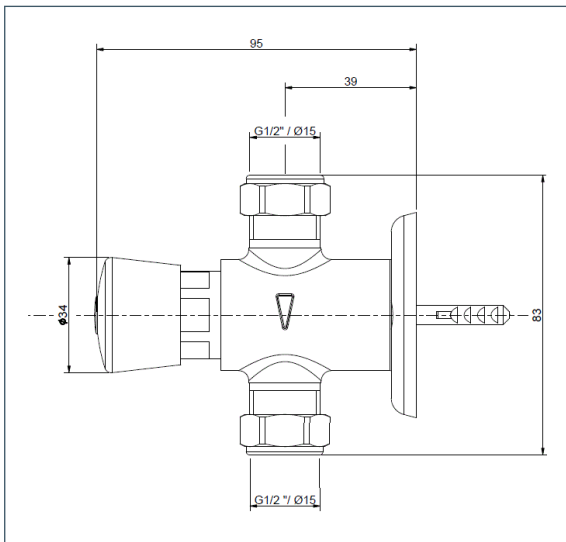

Non Concussive

Exposed Self Closing Shower Valve

Product Code: NCT002

Finish: Chrome

Features

- Construction:** BRASS
- Shower Valve:** Manual
- Supply:** Suitable For Low Pressure Systems
- Working Pressures:** 0.2 - 5.0 bar
- Inlet connections:** 15mm Compression
- Operation:** Pre-Set Automatic Shut Off After Approximately 20 Seconds

Flow (Bar - l/min, open outlet)

Outlet

Flow 0.1	Flow 0.3	Flow 0.5	Flow 1.0	Flow 2.0	Flow 3.0	Flow 4.0	Flow 5.0
3.7	5.9	7.3	9	13	16	21	21

2010733

2011318