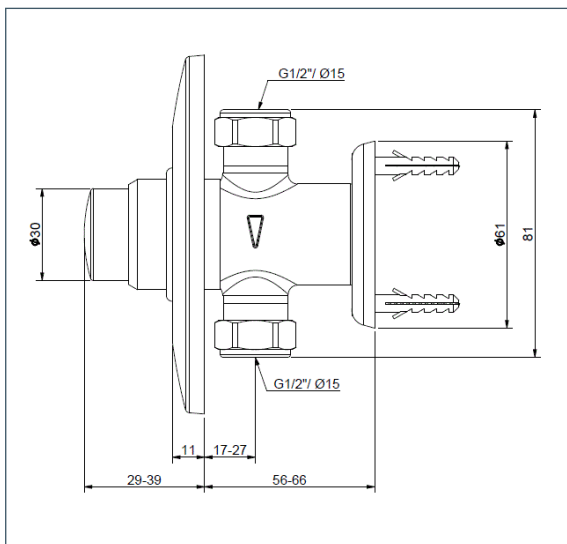

# Non Concussive

Concealed Self Closing Shower Valve

Product Code: NCT003

Finish: Chrome

## Features

- Construction:** BRASS
- Shower Valve:** Manual
- Supply:** Suitable For Low Pressure Systems
- Working Pressures:** 0.2 - 5.0 bar
- Inlet connections:** 15mm Compression
- Operation:** Pre-Set Automatic Shut Off After Approximately 20 Seconds

## Flow (Bar - l/min, open outlet)

### Outlet

Flow 0.1	Flow 0.3	Flow 0.5	Flow 1.0	Flow 2.0	Flow 3.0	Flow 4.0	Flow 5.0
3.7	5.9	7.3	9	13	16	21	21

2010733

2011318