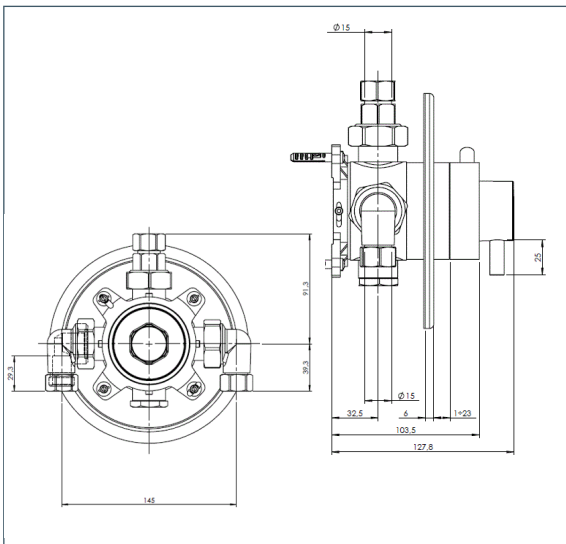

SHOWERS

Deva^{TM} by METHVEN

Concentric Shower

Vision Concealed Concentric Shower

Product Code: VSNCONC

Finish: Chrome

Features

Construction:	Brass
Shower Valve:	Thermostatic
Supply:	Suitable for all plumbing systems
Working Pressures:	0.1 - 5.0 bar
Inlet connections:	15mm Compression
Operation:	Separate Flow And Temperature Controls

- Interchangeable Outlet
- Lever style handles are compact, functional and built to high standards
- Easy to clean

*Please refer to website for full warranty details.

Flow (Bar - l/min, open outlet)

Outlet

Flow 0.1	Flow 0.3	Flow 0.5	Flow 1.0	Flow 2.0	Flow 3.0	Flow 4.0	Flow 5.0
7.2	12.9	16.8	24.5	34.4	41	48.8	52.6

2202707

2203309

**5 YEAR
GUARANTEE**
*TERMS APPLY

NSF2357/0920

www.deva-uk.com · 0800 195 1602 · sales@uk.methven.com