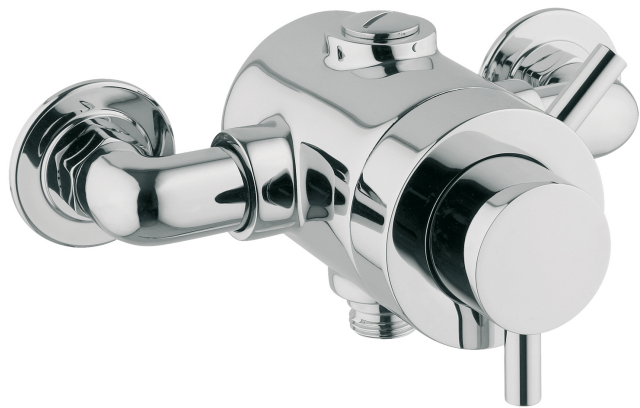

SHOWERS

DevaTM by METHVEN

Concentric Shower

Vision Exposed Concentric Shower

Product Code: VSNCONEX

Finish: Chrome

Features

| | |
|--------------------|--|
| Construction: | Brass |
| Shower Valve: | Thermostatic |
| Supply: | Suitable for all plumbing systems |
| Working Pressures: | 0.1 - 5.0 bar |
| Inlet connections: | 15mm Compression |
| Operation: | Separate Flow And Temperature Controls |

- Interchangeable Outlet
- Lever style handles are compact, functional and built to high standards
- Easy to clean

*Please refer to website for full warranty details.

Flow (Bar - l/min, open outlet)

Outlet