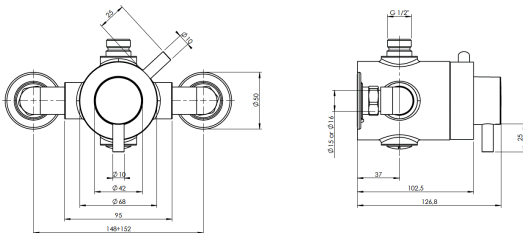

SHOWERS

Deva^{TM} by METHVEN

Concentric Shower

Vision Exposed Concentric Shower

Product Code: VSNCONEX

Finish: Chrome

Features

Construction:	Brass
Shower Valve:	Thermostatic
Supply:	Suitable for all plumbing systems
Working Pressures:	0.1 - 5.0 bar
Inlet connections:	15mm Compression
Operation:	Separate Flow And Temperature Controls

- Interchangeable Outlet
- Lever style handles are compact, functional and built to high standards
- Easy to clean

*Please refer to website for full warranty details.

Flow (Bar - l/min, open outlet)

Outlet

Flow 0.1	Flow 0.3	Flow 0.5	Flow 1.0	Flow 2.0	Flow 3.0	Flow 4.0	Flow 5.0
7.2	12.9	16.8	24.5	34.4	41	48.8	52.6

2202707

2203309

**5 YEAR
GUARANTEE**
*TERMS APPLY

NSF2357/0920

www.deva-uk.com · 0800 195 1602 · sales@uk.methven.com