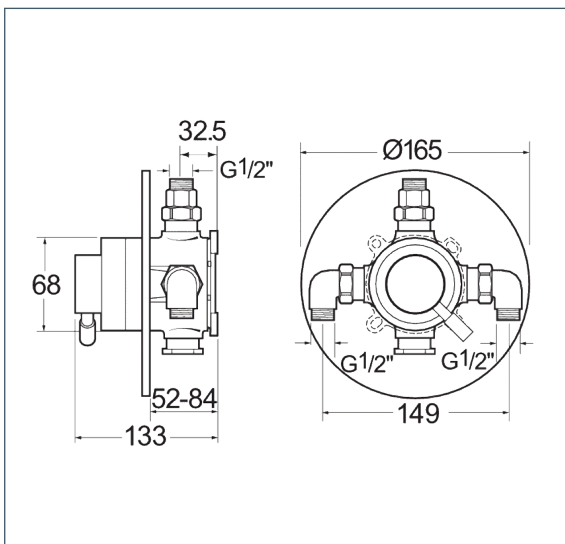

Flow (Bar - l/min, open outlet)

Outlet

Flow 0.1	Flow 0.3	Flow 0.5	Flow 1.0	Flow 2.0	Flow 3.0	Flow 4.0	Flow 5.0
4.8	8.6	12	18.5	30.1	37.1	43.2	48.5

2202717

2201311

210801-01

www.deva-uk.com · 0800 195 1602 · sales@uk.methven.com