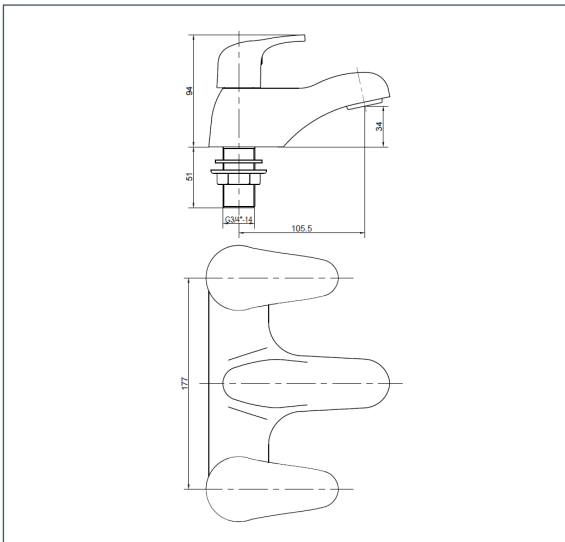

# Adore

Adore Bath Filler

Product Code: ADORE108

Finish: Chrome

## Features

- Construction:** Brass
- Valve/Cartridge type:** ¼ Turn Ceramic Disc
- Supply:** Suitable For Low Pressure Systems
- Working Pressures:** 0.1 - 5.0 bar
- Inlet connections:** ¾" BSP
- Flexi or Copper:** N/A

## Flow (Bar - l/min, open outlet)

### Spout

Flow 0.1	Flow 0.3	Flow 0.5	Flow 1.0	Flow 2.0	Flow 3.0	Flow 4.0	Flow 5.0
13.9	21.6	29.1	42.6	61.4	75.7	88	98.7

1912726

1912314