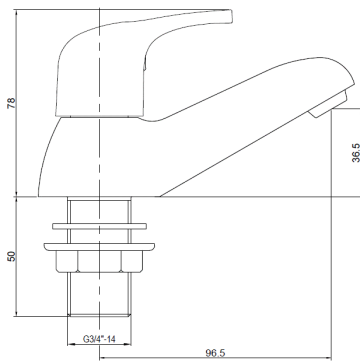

Adore

Adore Bath Taps

Product Code: ADORE102

Finish: Chrome

Features

- **Construction:** Brass
- **Valve/Cartridge type:** ¼ Turn Ceramic Disc
- **Supply:** Suitable For Low Pressure Systems
- **Working Pressures:** 0.1 - 5.0 bar
- **Inlet connections:** ¾" BSP
- **Flexi or Copper:** N/A

- Ceramic Disc Handles Ensures Smooth Operation And Longer Life
- Tilt And Turn Temperature And Flow Control
- Optimised For Bath Filling
- Products Which Are Easy To Use By All The Family

*Please refer to website for full warranty details.

Flow (Bar - l/min, open outlet)

Spout

Flow 0.1	Flow 0.3	Flow 0.5	Flow 1.0	Flow 2.0	Flow 3.0	Flow 4.0	Flow 5.0
10.1	15.6	20.8	30.3	43.5	53.5	61.8	69.2

2007704

2007302