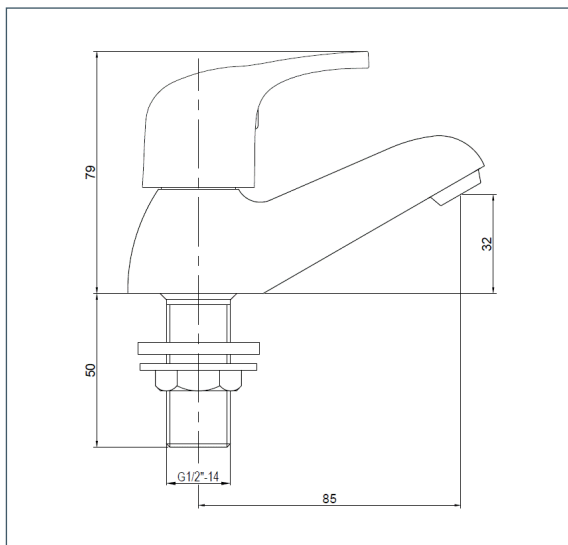

Adore

Adore Basin Taps

Product Code: ADORE101

Finish: Chrome

Features

- Construction:** Brass
- Valve/Cartridge type:** ¼ Turn Ceramic Disc
- Supply:** Suitable For Low Pressure Systems
- Working Pressures:** 0.1 - 5.0 bar
- Inlet connections:** ½" BSP
- Flexi or Copper:** N/A

Flow (Bar - l/min, open outlet)

Spout

Flow 0.1	Flow 0.3	Flow 0.5	Flow 1.0	Flow 2.0	Flow 3.0	Flow 4.0	Flow 5.0
4.4	6.7	8.9	12.9	18.4	22.7	26.2	29.4

2006759

2006347