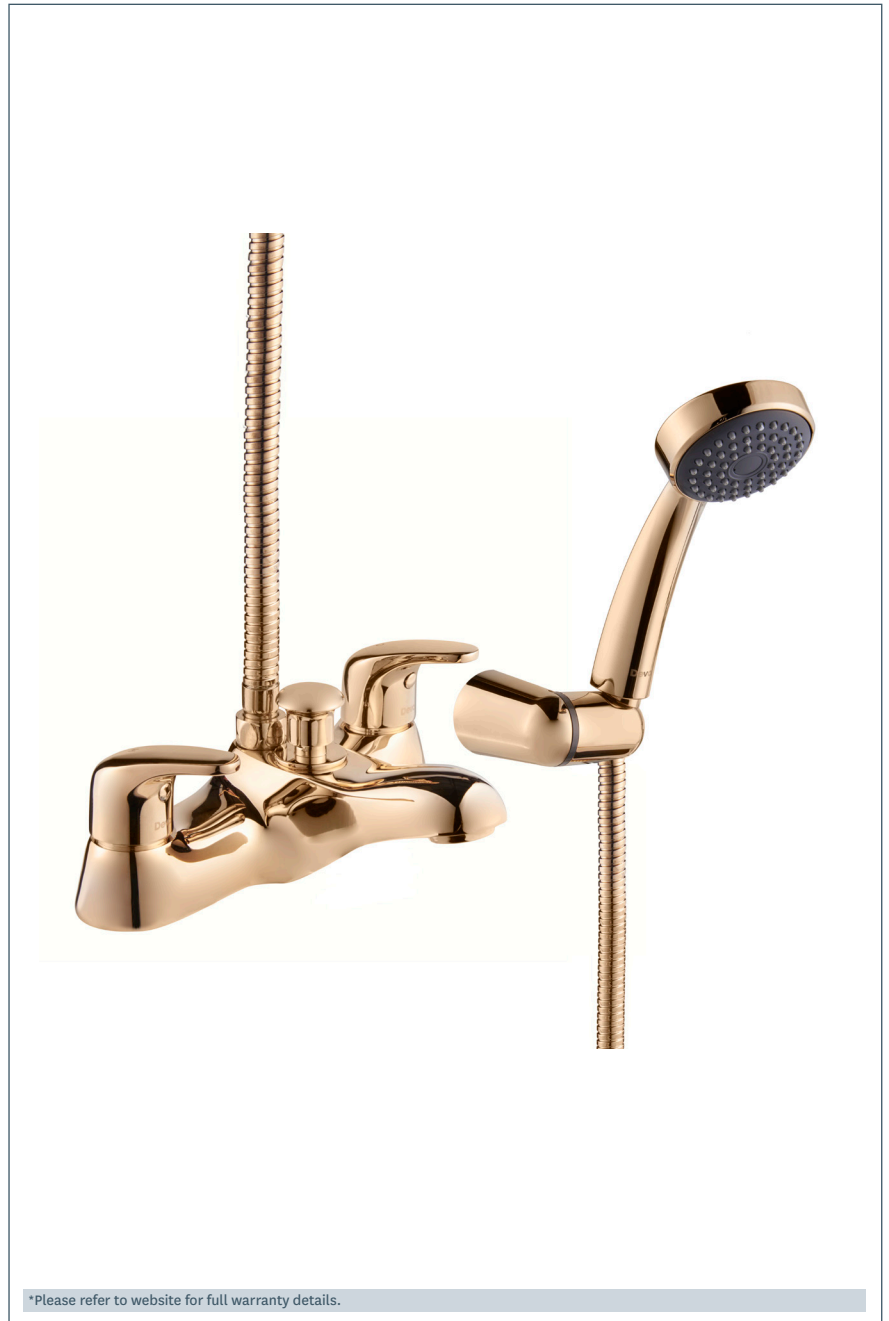

# Adore

Adore Bath Shower Mixer - Gold

Product Code: ADORE106/501

Finish: Gold

## Features

Construction:	Brass & ABS
Valve/Cartridge type:	¼ Turn Ceramic Disc
Supply:	Suitable For Low Pressure Systems
Working Pressures:	0.1 - 5.0 bar
Inlet connections:	¾" BSP

- Ceramic Disc Handles Ensures Smooth Operation And Longer Life
- Tilt And Turn Temperature And Flow Control
- Comes Complete With Single Mode Shower Kit And Wall Bracket
- Products Which Are Easy To Use By All The Family
- 5 Years Warranty On The Outer Finish