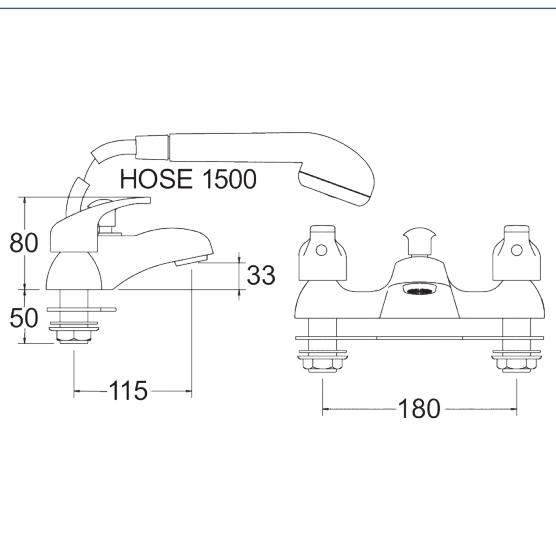

# Adore

Adore Bath Shower Mixer - Gold

Product Code: ADORE106/501

Finish: Gold

## Features

Construction:	Brass & ABS
Valve/Cartridge type:	¼ Turn Ceramic Disc
Supply:	Suitable For Low Pressure Systems
Working Pressures:	0.1 - 5.0 bar
Inlet connections:	¾" BSP

- Ceramic Disc Handles Ensures Smooth Operation And Longer Life
- Tilt And Turn Temperature And Flow Control
- Comes Complete With Single Mode Shower Kit And Wall Bracket
- Products Which Are Easy To Use By All The Family
- 5 Years Warranty On The Outer Finish

## Flow (Bar - l/min, open outlet)

### Handset

3.4	5.7	8	12.3	18	22.6	26.5	29.9
-----	-----	---	------	----	------	------	------

2007718

2011802