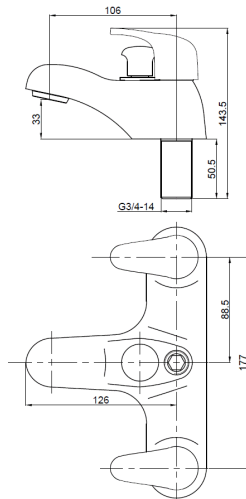

# Adore

Adore Bath Shower Mixer

Product Code: ADORE106

Finish: Chrome

## Features

Construction:	Brass & ABS
Valve/Cartridge type:	¼ Turn Ceramic Disc
Supply:	Suitable For Low Pressure Systems
Working Pressures:	0.1 - 5.0 bar
Inlet connections:	¾" BSP

- Ceramic Disc Handles Ensures Smooth Operation And Longer Life
- Tilt And Turn Temperature And Flow Control
- Comes Complete With Single Mode Shower Kit And Wall Bracket
- Products Which Are Easy To Use By All The Family

### Spout

Flow 0.1	Flow 0.3	Flow 0.5	Flow 1.0	Flow 2.0	Flow 3.0	Flow 4.0	Flow 5.0
13.9	21.6	29.1	42.6	61.4	75.7	88	98.7

### Handset

3.4	5.7	8	12.3	18	22.6	26.5	29.9
-----	-----	---	------	----	------	------	------

2007718

2011802