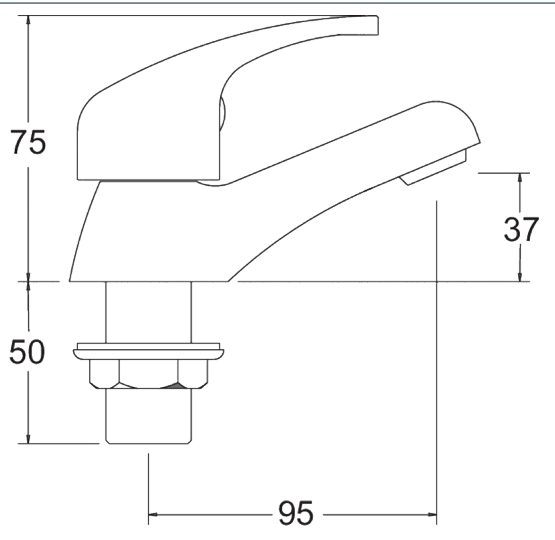

Adore

Adore Bath Taps - Gold

Product Code: ADORE102/501

Finish: Gold

Features

- Construction:** Brass
- Valve/Cartridge type:** ¼ Turn Ceramic Disc
- Supply:** Suitable For Low Pressure Systems
- Working Pressures:** 0.1 - 5.0 bar
- Inlet connections:** ¾" BSP
- Flexi or Copper:** N/A

*Please refer to website for full warranty details.

Flow (Bar - l/min, open outlet)

Spout

Flow 0.1	Flow 0.3	Flow 0.5	Flow 1.0	Flow 2.0	Flow 3.0	Flow 4.0	Flow 5.0
10.1	15.6	20.8	30.3	43.5	53.5	61.8	69.2

2007704