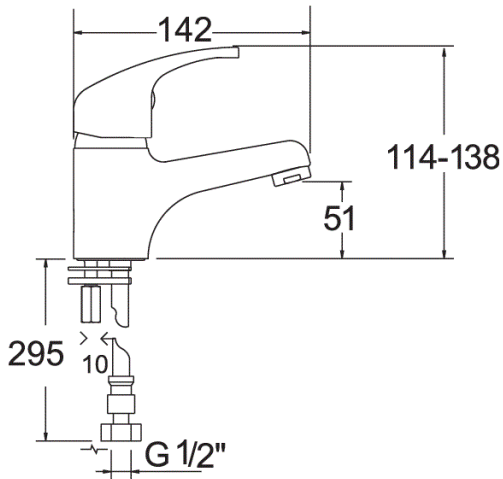

Adore

Adore Basin Mixer - Gold

Product Code: ADORE113/501

Finish: Gold

Features

- Construction:** Brass
- Valve/Cartridge type:** 40mm Ceramic Cartridge
- Supply:** Suitable For Low Pressure Systems
- Working Pressures:** 0.1 - 5.0 bar
- Inlet connections:** 1/2" BSP
- Flexi or Copper:** Flexi Tails - M12 - 300mm

*Please refer to website for full warranty details.

Flow (Bar - l/min, open outlet)

Spout

Flow 0.1	Flow 0.3	Flow 0.5	Flow 1.0	Flow 2.0	Flow 3.0	Flow 4.0	Flow 5.0
5.1	7.7	10.2	14.7	21.1	25.9	30	33.6

2003759