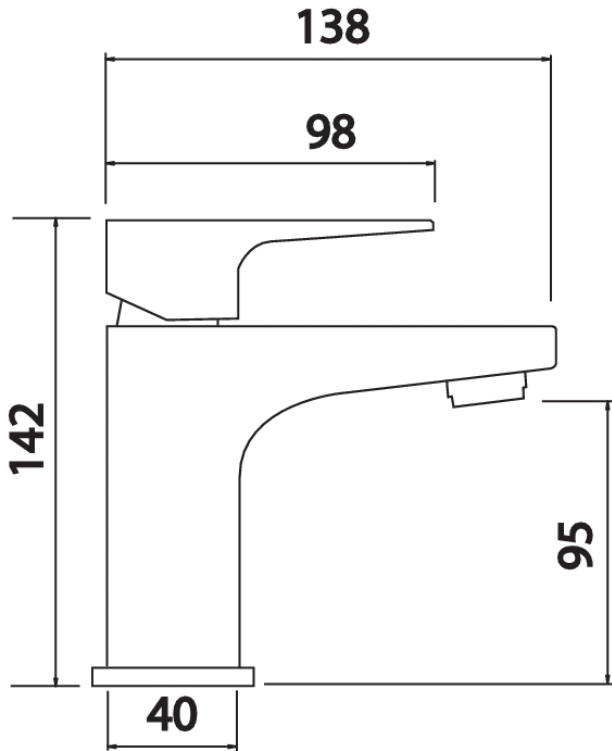

## AMIO MINI BASIN MIXER

**CONSTRUCTION:** Brass  
**CARTRIDGE/VALVE TYPE:** 30mm Ceramic Cartridge  
**SUPPLY:** Suitable For All Plumbing Systems  
**INLET CONNECTIONS:** 1/2" BSP  
**WORKING PRESSURES:** 0.1 - 5.0 bar  
**OPERATION:** Single Lever Flow And Temperature Control

### Open Outlet Flow (Bar - l/min)

BAR	0.1	0.3	0.5	1.0	2.0	3.0	4.0	5.0
<b>SPOUT FLOW</b>	2.7	4	5.3	7.6	10.8	13.2	15.3	17.1

2403726

1909080

Please Note: Flow rate will be dictated by installation configurations.  
 Please ensure to check the appropriate flow restrictor information if applicable.  
 \*Please refer to website for full warranty details.